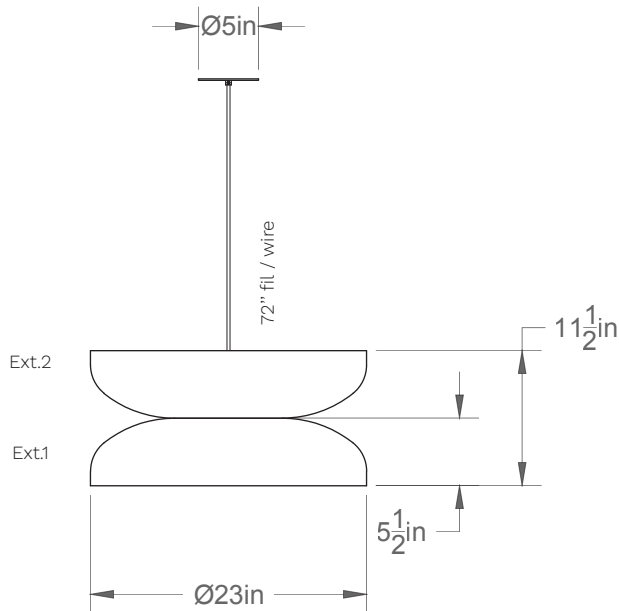

Marrone 23-LA00-L

Type : Suspension/Pendant

Matériaux/Materials : Aluminium powder coat

Specifications : E26 base LED, 120 volts, dimmable

Ampoule/Bulb : Tala Sphere II 6 Watt • 480 Lumens • 2000K to 2800K Dim to warm

Poids/Weight : 5 lb.

Garantie/Warranty : 2 ans/years

Certification :

Usage intérieur seulement/Indoor use only

Lien 3D/link : [Cliquez ici/Click here](#)

Pour tous les fichiers 3D, incluant CAD, Revit et IES, visitez le www.luminaireauthentik.com / For 3D drawings of all products, including CAD, Revit and IES files, please visit www.luminaireauthentik.com

Avant/Front