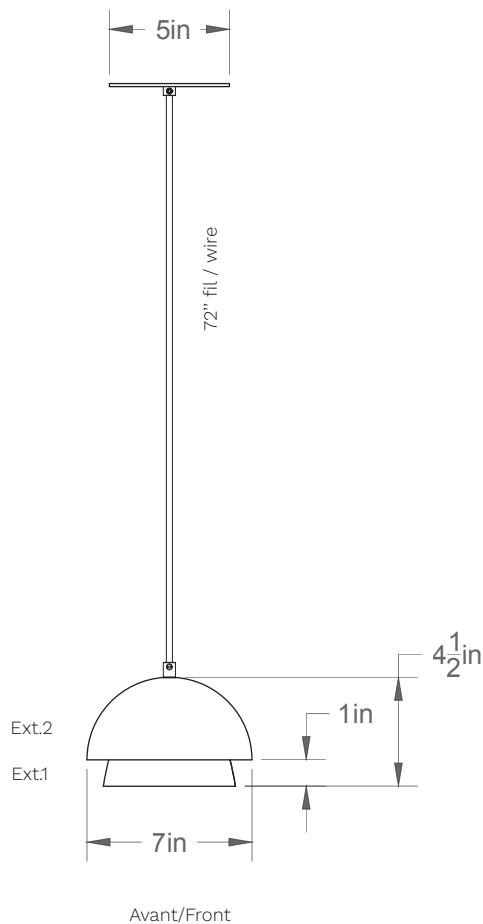

Suedoise 01-LA00-S

Type : Suspension/Pendant

Matériaux/Materials : Aluminium powder coat

Specifications : E26 base LED, 120 volts, dimmable

Ampoule/Bulb : Tala Sphere I 3.8 Watt • 220 Lumens • 2000K to 2800K Dim to warm

Poids/Weight : 3 lb.

Garantie/Warranty : 2 ans/years

Certification :

Usage intérieur seulement/Indoor use only

Lien 3D/link : [Cliquez ici/Click here](#)

Pour tous les fichiers 3D, incluant CAD, Revit et IES, visitez le www.luminaireauthentik.com / For 3D drawings of all products, including CAD, Revit and IES files, please visit www.luminaireauthentik.com