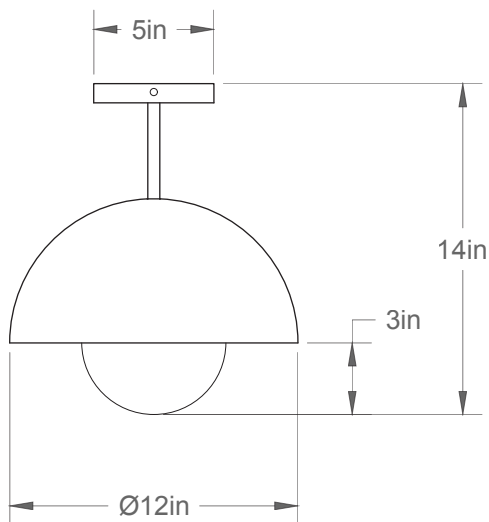

Poids/Weight : 5 lb.

Garantie/Warranty : 2 ans/years

Certification : 

Usage intérieur seulement/Indoor use only

Lien 3D/link : [Cliquez ici/Click here](#)

Pour tous les fichiers 3D, incluant CAD, Revit et IES,
visitez le www.luminaireauthentik.com / For 3D drawings of all products,
including CAD, Revit and IES files, please visit www.luminaireauthentik.com

Avant/Front

Dessus/Top

Abat-jour/Shade Ext.

Abat-jour/Shade Int.

Boules de verre/Glass ball

Tige/Rod

| | | | | | | | |
|---|--|--|--|--|--|--|--|
|  WTL |  CRL |  NDM |  NGL |  SGL |  MEM |  TLM |  ORM |
|  WTM |  OWM |  PHM |  TCT |  LGL |  AYL |  MGM |  BZM |
|  WGL |  BGM |  RHL |  CYL |  GYL |  WHL |  GMY |  SLM |
|  LIM |  SAM |  POM |  RCT |  PBL |  SNL |  CTL |  CHM |
|  GLM |  CFL |  LVL |  REL |  BSM |  YLL |  VCL |  BKM |