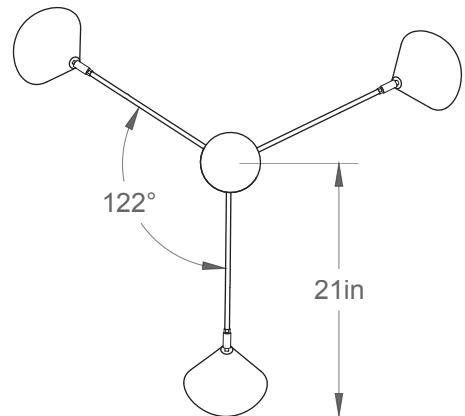

Lotus 07-LA18

Type : Suspension/Pendant

Matériaux/Materials : Aluminium powder coat

Specifications : E26 base LED, 120 volts, dimmable

Ampoule/Bulb : Tala Sphere I 3.8 Watt • 220 Lumens • 2000K to 2800K Dim to warm

Avant/Front

Dessus/Top

Abat-jour/Shade Ext.

WTL

CRL

NDM

NGL

SGL