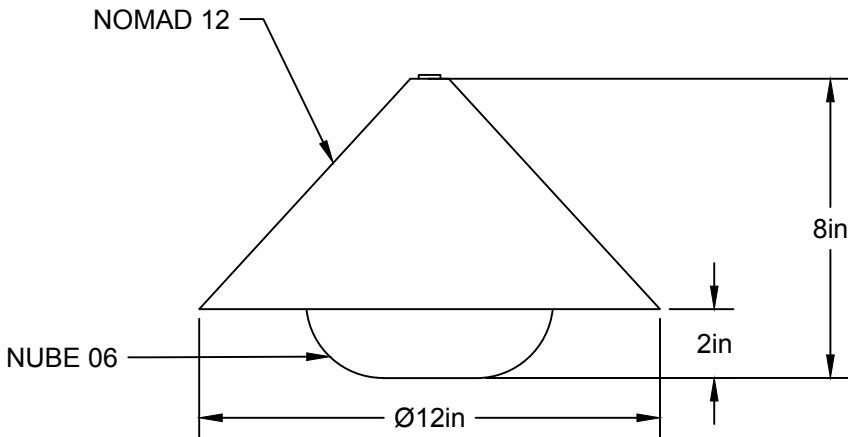

LIEN 3D:
<https://a360.co/3tdQy0R>

AMPOULE / BULB :
TALA SPHERE I - 4 WATT - 220 LUMENS -
2000K TO 2800K

INCANDESCENT / LED
1 BASE E26 SOCKET, 120 VOLTS, DIMMABLE, 100W MAX
AMPOULE INCLUSE / BULB INCLUDED*
Détail sur fiche technique / Details on spec sheet