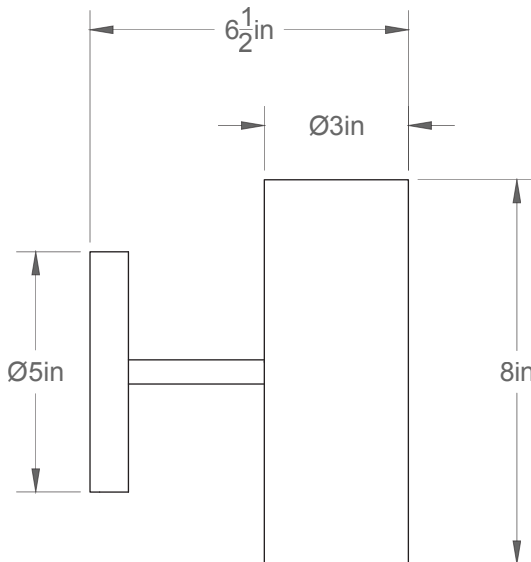

Pour tous les fichiers 3D, incluant CAD, Revit et IES, visitez le www.luminaireauthentik.com / For 3D drawings of all products, including CAD, Revit and IES files, please visit www.luminaireauthentik.com

Côté/Side