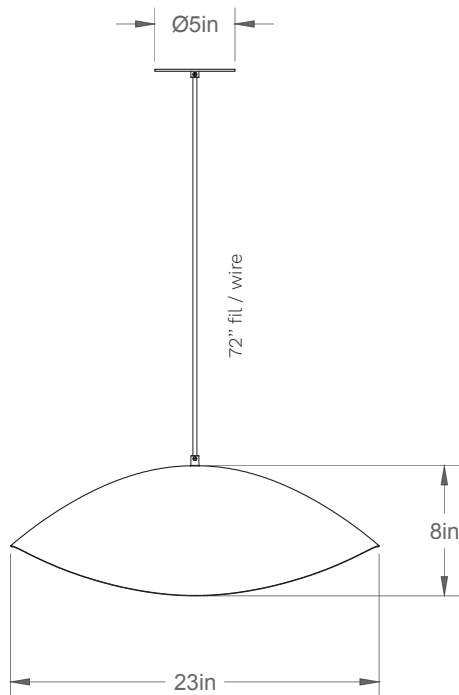

Pour tous les fichiers 3D, incluant CAD, Revit et IES,
visitez le www.luminaireauthentik.com / For 3D drawings of all products,
including CAD, Revit and IES files, please visit www.luminaireauthentik.com

Avant/Front