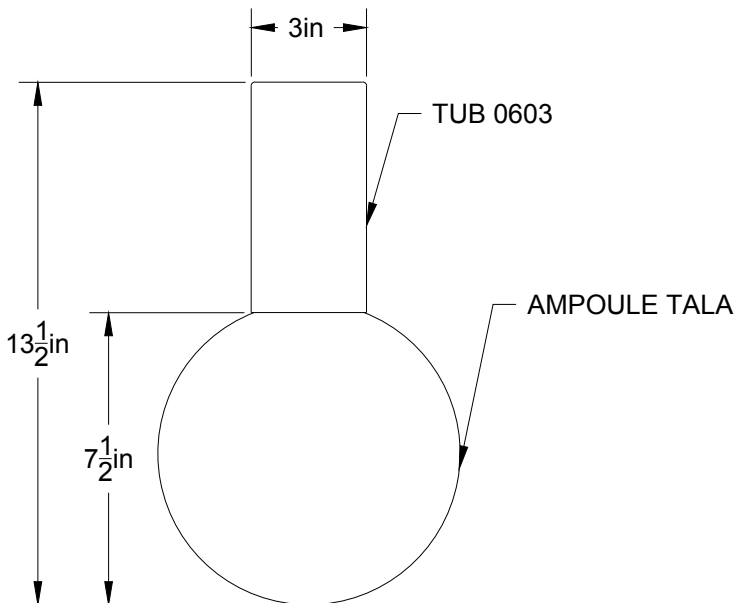

LA

LUMINAIRE AUTHENTIK

LIEN 3D:
<https://a360.co/3r72ArI>

AMPOULE / BULB :
TALA SPHERE V - 8 WATT - 720 LUMENS -
2000K TO 2800K

INCANDESCENT / LED
1 BASE E26 SOCKET, 120 VOLTS, DIMMABLE, 100W MAX
AMPOULE INCLUSE / BULB INCLUDED*
Détail sur fiche technique / Details on spec sheet