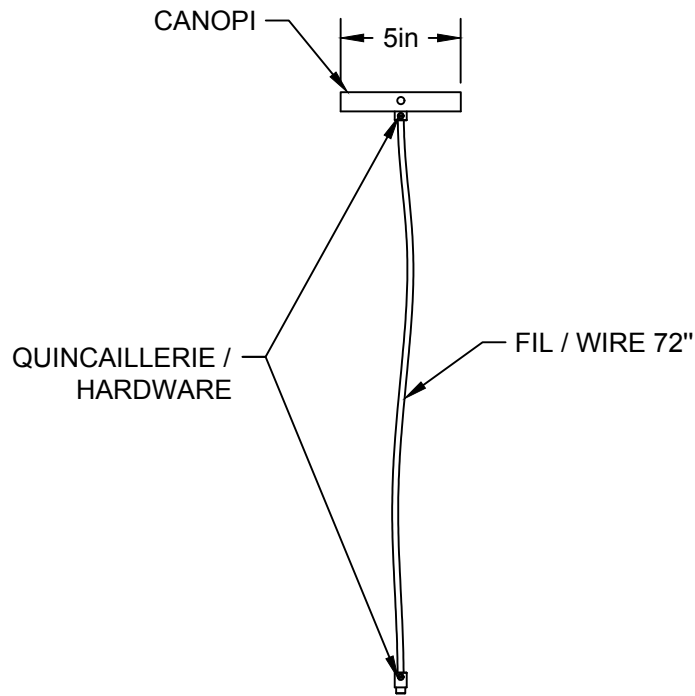

LIEN 3D:
<https://a360.co/3wvmOvs>

LA00

Ⓢ (UL) USAGE INTÉRIEUR SEULEMENT / INTERIOR USE ONLY
20150318-E475067

514.662.0352 | LUMINAIREAUTHENTIK.COM

All rights reserved to Authentik Lighting / Tous les droits sont réservés à Luminaire Authentik © 2020