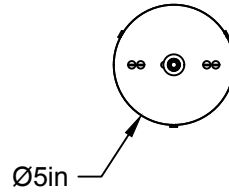

LIEN 3D:
<https://a360.co/3wvmOvs>

LA00

Ⓢ (UL) USAGE INTÉRIEUR SEULEMENT / INTERIOR USE ONLY
20150318-E475067

514.662.0352 | LUMINAIREAUTHENTIK.COM

All rights reserved to Authentik Lighting / Tous les droits sont réservés à Luminaire Authentik © 2020