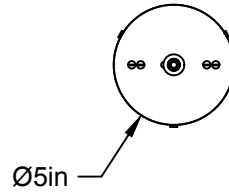

LIEN 3D:
<https://a360.co/3wvmOvs>

LA00

Ⓢ Ⓡ
USAGE INTÉRIEUR SEULEMENT / INTERIOR USE ONLY
20150318-E475067

514.662.0352 | LUMINAIREAUTHENTIK.COM

All rights reserved to Authentik Lighting / Tous les droits sont réservés à Luminaire Authentik © 2020