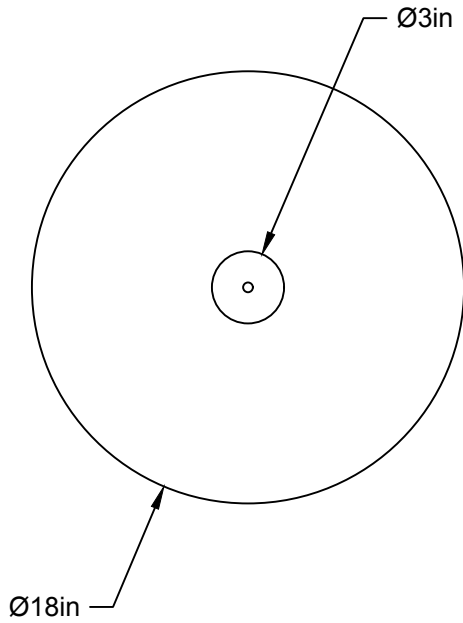

LA

LUMINAIRE AUTHENTIK

LIEN 3D:

<https://a360.co/3zr9YJR>

AMPOULE / BULB :

TALA SPHERE II - 8 WATT - 560 LUMENS -
2000K TO 2800K

INCANDESCENT / LED

1 BASE E26 SOCKET, 120 VOLTS, DIMMABLE, 100W MAX

BOULE DE VERRE - GLASS BALL (SI APPLICABLE)

FINIS - TEXTURE

QUINCAILLERIE - HARDWARE (SI APPLICABLE)

PIVOT - SWIVEL (SI APPLICABLE)

TIGE - ROD (SI APPLICABLE)

OPTION TIGE VERTICALE - VERTICAL ROD OPTION 4", 8", 12", 18"(\$), 24"(\$), 36"(\$)