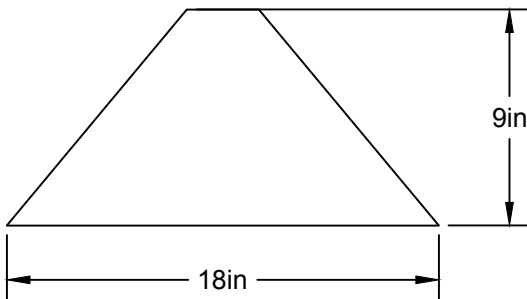

LA

LUMINAIRE AUTHENTIK

LIEN 3D:

<https://a360.co/3zr9YJR>

AMPOULE / BULB :

TALA SPHERE II - 8 WATT - 560 LUMENS -
2000K TO 2800K

INCANDESCENT / LED

1 BASE E26 SOCKET, 120 VOLTS, DIMMABLE, 100W MAX

AMPOULE INCLUSE / BULB INCLUDED*

Détail sur fiche technique / Details on spec sheet

NOMAD 18

USAGE INTÉRIEUR SEULEMENT, INDOOR USE ONLY

UL # Certificat: 20150318-E475067

514.662.0352 | LUMINAIREAUTHENTIK.COM

All rights reserved to Authentik Lighting / Tous les droits sont réservés à Luminaire Authentik © 2021