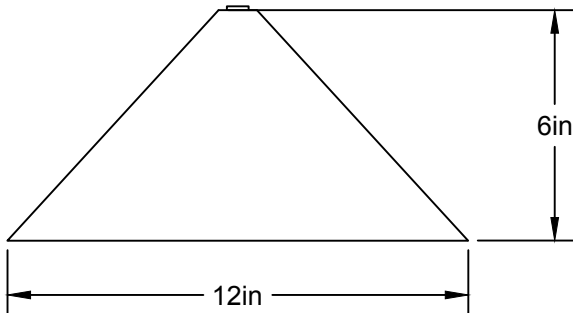

# LA

LUMINAIRE AUTHENTIK

**LIEN 3D:**

<https://a360.co/3gNILj5>

**AMPOULE / BULB :**

TALA SPHERE II - 8 WATT - 560 LUMENS -  
2000K TO 2800K

INCANDESCENT / LED

1 BASE E26 SOCKET, 120 VOLTS, DIMMABLE, 100W MAX