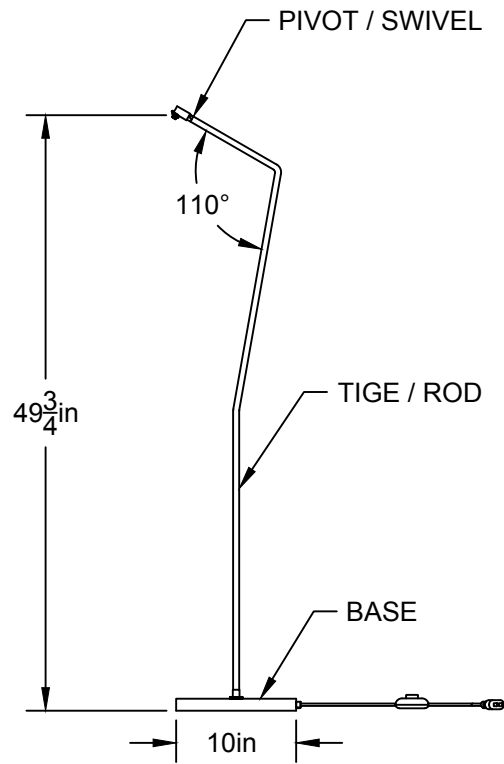

LIEN 3D:
<https://a360.co/3zobPWN>

LA87

* Doit être livré sur palette /
Must be shipped on a pallet.

USAGE INTÉRIEUR SEULEMENT / INTERIOR USE ONLY
20150318-E475067

514.662.0352 | LUMINAIREAUTHENTIK.COM

All rights reserved to Authentik Lighting / Tous les droits sont réservés à Luminaire Authentik © 2020