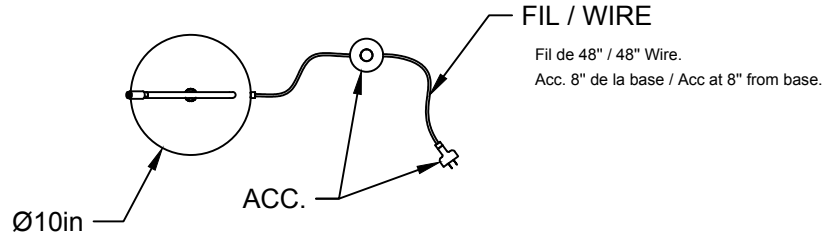

LIEN 3D:
<https://a360.co/3zobPWN>

LA87

* Doit être livré sur palette /
Must be shipped on a pallet.

USAGE INTÉRIEUR SEULEMENT / INTERIOR USE ONLY
20150318-E475067

514.662.0352 | LUMINAIREAUTHENTIK.COM

All rights reserved to Authentik Lighting / Tous les droits sont réservés à Luminaire Authentik © 2020