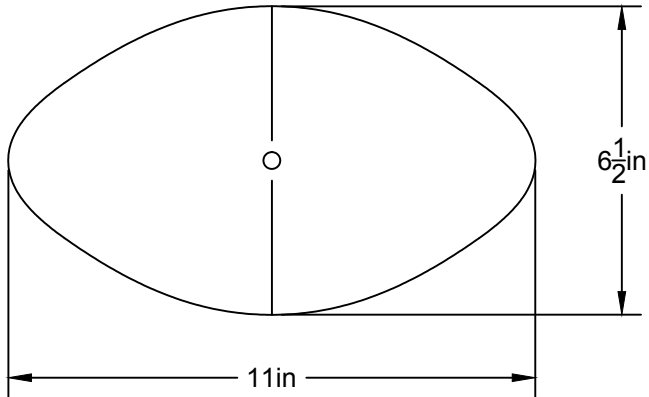

# LA

LUMINAIRE AUTHENTIK

LIEN 3D:

<https://a360.co/3glyE5J>

AMPOULE / BULB :

TALA SPHERE 1 - 4 WATT - 220 LUMENS -  
2000K TO 2800K

INCANDESCENT / LED

1 BASE E26 SOCKET, 120 VOLTS, DIMMABLE, 100W MAX