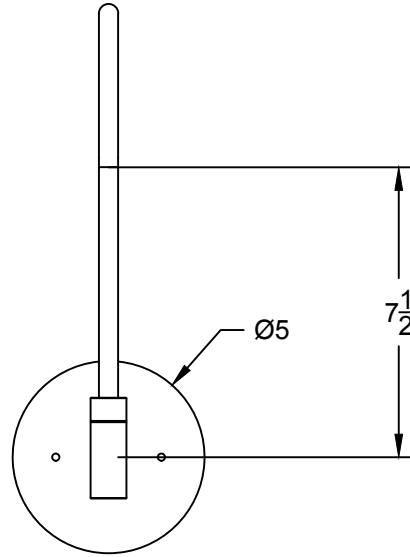

LIEN 3D:
<https://a360.co/3zu7AsJ>

LA68

USAGE INTÉRIEUR SEULEMENT / INTERIOR USE ONLY
UL # 20150318-E475067

514.662.0352 | LUMINAIREAUTHENTIK.COM

All rights reserved to Authentik Lighting / Tous les droits sont réservés à Luminaire Authentik © 2020