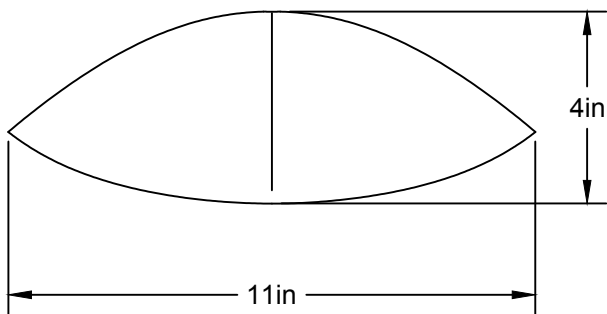

# LA

LUMINAIRE AUTHENTIK

LIEN 3D:

<https://a360.co/3glyE5J>

AMPOULE / BULB :

TALA SPHERE 1 - 4 WATT - 220 LUMENS -  
2000K TO 2800K

INCANDESCENT / LED

1 BASE E26 SOCKET, 120 VOLTS, DIMMABLE, 100W MAX