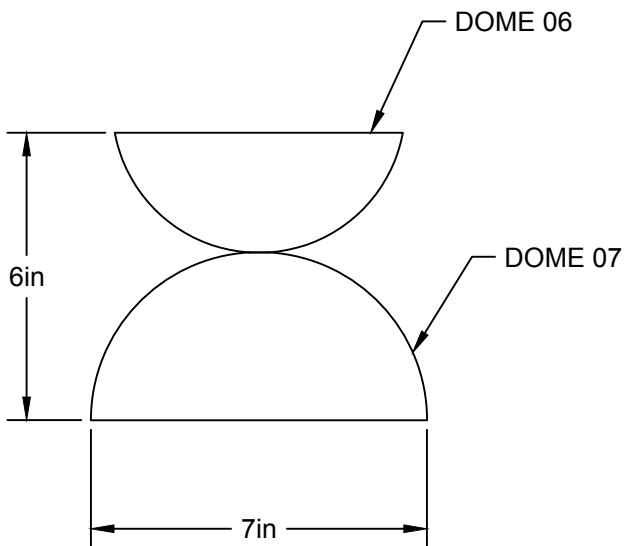

LIEN 3D:  
<https://a360.co/330HwFF>

AMPOULE / BULB :  
TALA SPHERE II - 8 WATT - 560 LUMENS -  
2000K TO 2800K

INCANDESCENT / LED  
1 BASE E26 SOCKET, 120 VOLTS, DIMMABLE, 100W MAX  
AMPOULE INCLUSE / BULB INCLUDED\*  
\*Détail sur fiche technique / Details on spec sheet\*