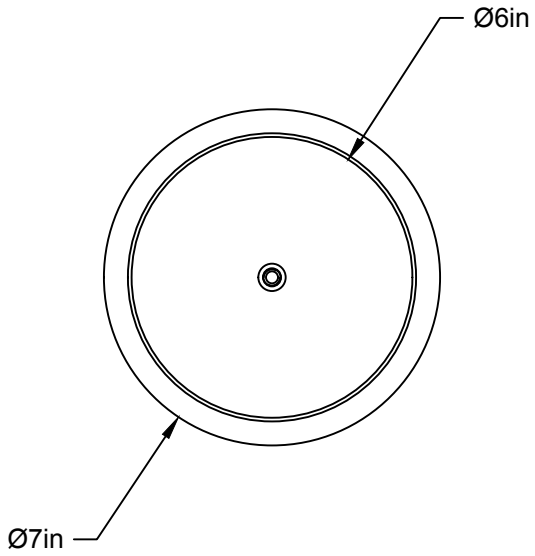

LIEN 3D:  
<https://a360.co/330HwFF>

AMPOULE / BULB :  
TALA SPHERE II - 8 WATT - 560 LUMENS -  
2000K TO 2800K

INCANDESCENT / LED  
1 BASE E26 SOCKET, 120 VOLTS, DIMMABLE, 100W MAX  
AMPOULE INCLUSE / BULB INCLUDED\*  
\*Détail sur fiche technique / Details on spec sheet\*