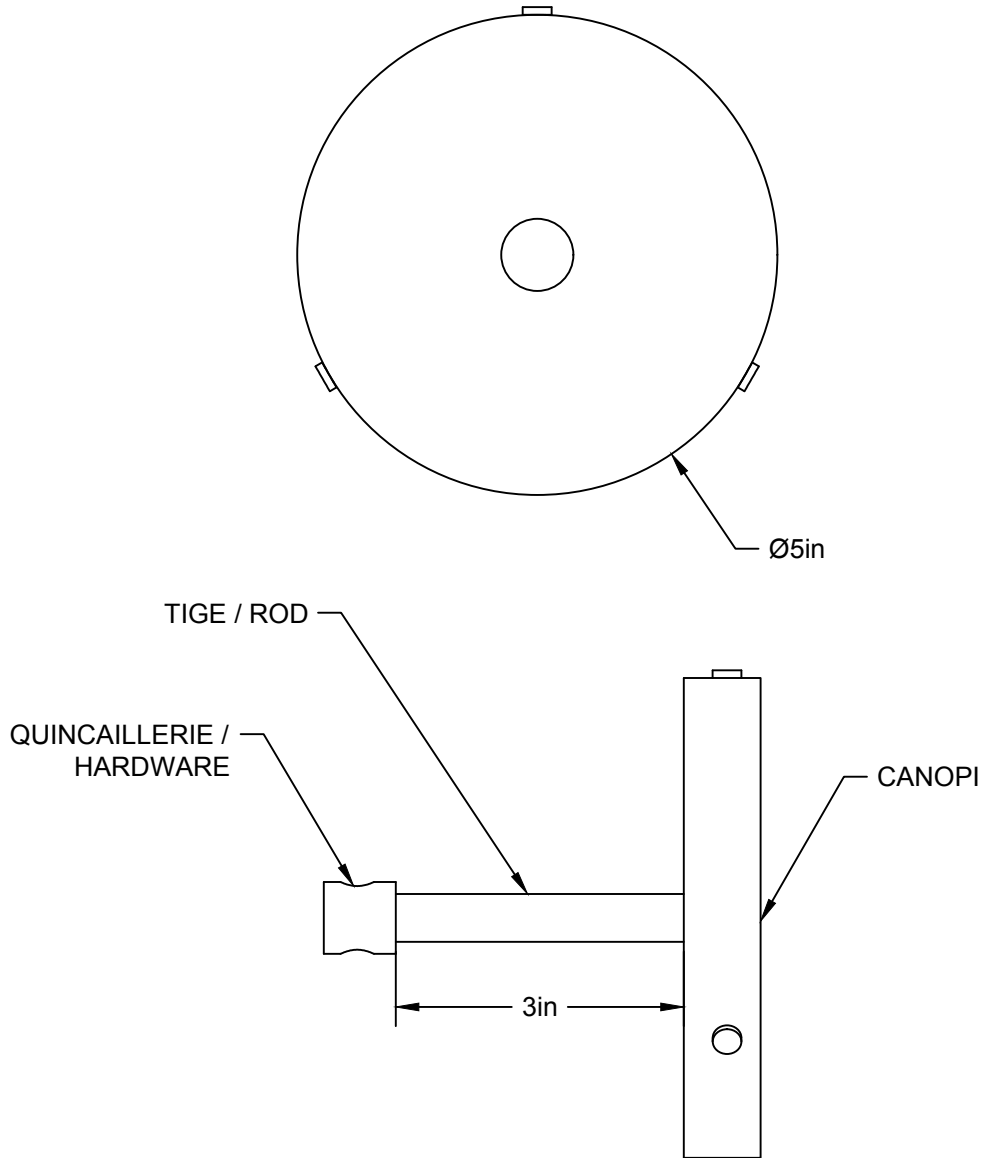

LIEN 3D:
<https://a360.co/2QWkDFG>

LA63

USAGE INTÉRIEUR SEULEMENT / INTERIOR USE ONLY
UL # 20150318-E475067

514.662.0352 | LUMINAIREAUTHENTIK.COM

All rights reserved to Authentik Lighting / Tous les droits sont réservés à Luminaire Authentik © 2020