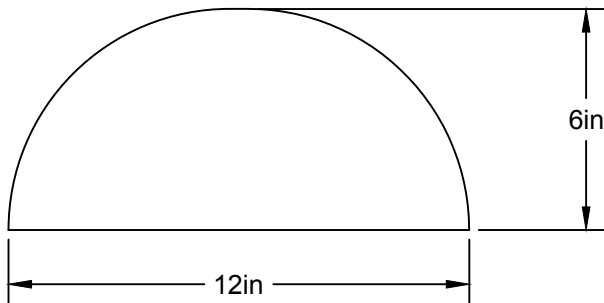

# LA

LUMINAIRE AUTHENTIK

Ø12in

LIEN 3D:

<https://a360.co/3xpfZLY>

AMPOULE / BULB :

TALA SPHERE I - 8 WATT - 560 LUMENS -  
2000K TO 2800K

INCANDESCENT / LED