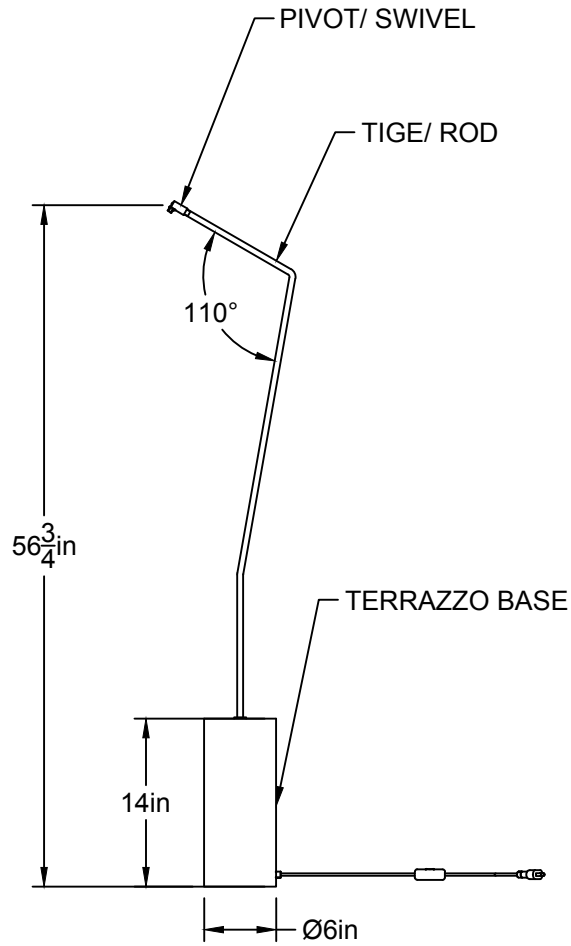

LIEN 3D:
<https://a360.co/3lxBUNJ>

LA104

* Doit être livré sur palette /
Must be shipped on a pallet.

UL # 20150318-E475067

514.662.0352 | LUMINAIREAUTHENTIK.COM

All rights reserved to Authentik Lighting / Tous les droits sont réservés à Luminaire Authentik © 2020