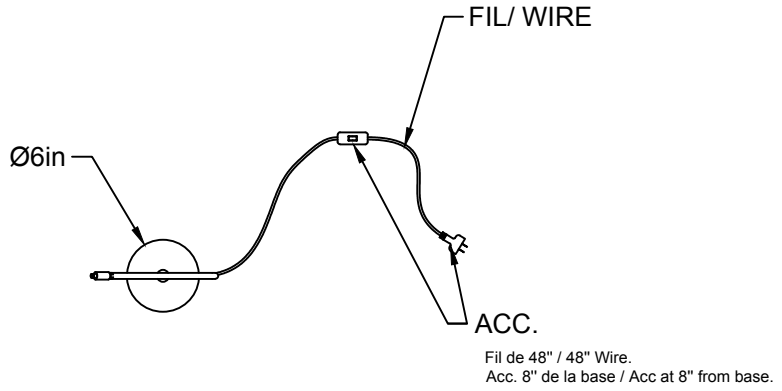

LIEN 3D:
<https://a360.co/3lxBUNJ>

LA104

* Doit être livré sur palette /
Must be shipped on a pallet.

UL # 20150318-E475067

514.662.0352 | LUMINAIREAUTHENTIK.COM

All rights reserved to Authentik Lighting / Tous les droits sont réservés à Luminaire Authentik © 2020