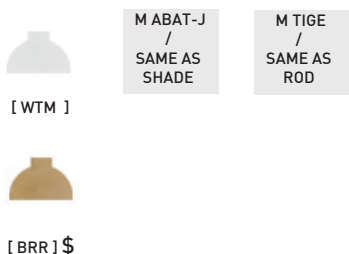

TIGE - ROD (SI APPLICABLE)

OPTION TIGE VERTICALE - VERTICAL ROD OPTION 4", 8", 12", 18"(\$), 24"(\$), 36"(\$)

FIL - WIRE (SI APPLICABLE)

CANOPY - FINIS

CANOPY - STYLES

TERRAZZO

TABLEAU DE RÉFÉRENCE

| CODE | RÉFÉRENCE/ REFERENCE | BENJAMIN MOORE REF. | RAL REF. |
|----------|---|---------------------|-----------|
| [WTM] | BLANC MAT - MATT WHITE | CC-10 | PC1211 |
| [WTL] | BLANC LUSTRÉ - GLOSSY WHITE | CC-10 | PSS-5690 |
| [WGL] | GLACIER LUSTRÉ - GLOSSY WHITE GREY | 2131-70 | 7035 |
| [BKM] | NOIR MAT - MATT BLACK | 2120-10 | ESS-4441 |
| [BKL] | NOIR LUSTRÉ - GLOSSY BLACK | 2120-10 | USS-2603 |
| [CHM] | CHARCOAL MAT - MATT CHARCOAL | 2124-10 | UMB-6578 |
| [CNM] | CHAMPAGNE MAT - MATT CHAMPAGNE | CC-574 | PTB-5604 |
| [ORM] | OR MAT - MATT GOLD | HC-17 | EMS-0940 |
| [BZM] | BRONZE MAT - MATT BRONZE | HC-76 | PMB-10019 |
| [GYL] | GRIS LUSTRÉ - GLOSSY GREY | 2127-40 | 7000 |
| [SLM] | ARDOISE MAT - MATT SLATE | HC-155 | PTB-6882 |
| [NVL] | MARINE LUSTRÉ - GLOSSY NAVY | CC-932 | 5011 |
| [BML] | BLEU MINUIT LUSTRÉ - GLOSSY MIDNIGHT BLUE | CC-842 | 5001 |
| [TLM] | BLEU SARCELLE MAT - MATT TEAL BLUE | 2053-20 | PSB-6776 |
| [DGL] | VERT FONCÉ LUSTRÉ - GLOSSY DARK GREEN | 2050-20 | 6004 |
| [CTL] | CACTUS LUSTRÉ - GLOSSY CACTUS | HC-135 | PSB-4632 |
| [MGL] | VERT MENTHE LUSTRÉ - GLOSSY MINT GREEN | 2035-50 | PSB-6473 |
| [SGL] | VERT SUPÉRIEUR LUSTRÉ - GLOSSY SUPERIOR GREEN | HC-137 | PSB-5728 |
| [MGM] | VERT MENTHE MAT - MATT MINT GREEN | HC-125 | PSB-4407 |
| [VCL] | VERT CLASSIQUE LUSTRÉ - GLOSSY CLASSIC GREEN | 2038-10 | PSB-4075 |
| [POL] | PORCELAINE LUSTRÉ - GLOSSY PORCELAIN | 2114-40 | USS-6790 |
| [NDL] | VIEUX ROSE LUSTRÉ - GLOSSY NUDE | CC-350 | PGB-1992 |
| [CRL] | CRÈME LUSTRÉ - GLOSSY CREAM | CC-50 | 9001 |
| [SAM] | SABLE MAT - MATT SAND | CC-490 | PSB-6872 |
| [WHM] | BLÉ MAT - MATT WHEAT | HC-2 | PSB-6996 |
| [PHM] | PÊCHE MAT - MATT PEACH | CC-186 | PSB-6817 |
| [AYL] | JAUNE ANTIQUE LUSTRÉ - GLOSSY ANTIQUE YELLOW | HC-54 | PSS-3019 |
| [YYL] | JAUNE LUSTRÉ - GLOSSY YELLOW | 2023-30 | 1018 |
| [OGL] | ORANGE LUSTRÉ - GLOSSY ORANGE | 2009-10 | 2002 |
| [REL] | ROUGE LUSTRÉ - GLOSSY RED | 2087-10 | USS-6790 |
| [FCM] | FLAT CURRENT MAT - MATT FLAT CURRENT | PM-17 | PSB-8106 |
| [TMM] | TRIP MAUVE MAT - MATT PURPLE TRIP | CC-2 | PSB-6645 |
| [CYL] | CANYON LUSTRÉ - GLOSSY CANYON | 2174-10 | 8004 |
| [CPO] | CUIVRE OPAQUE COPPER | | PMB-4934 |
| [MBL] | MARRON BRUN LUSTRÉ - GLOSSY BROW COPPER | 2113-10 | PMB-1387 |
| [POM] | PORELAIN MAT - MATT PORCELAIN | 2113-50 | USB-10218 |
| [CYM] | CANYON MAT - MATT CANYON | 2174-10 | PSB-10219 |
| [WGM] | GLACIER MAT - MATT WHITE GREY | HC-170 | PSB-6634 |
| [DGM] | VERT FONCÉ MAT - MATT DARK GREEN | 2054-10 | PSB-10220 |
| [CPM] | CUIVRE MAT - MATT COPPER | CC-96 | UPB-4650 |
| [CPL] | CUIRE LUSTRÉ - GLOSSY COPPER | 2167-10 | PPS-5162 |
| [SGM] | GRIS DOUX MAT - SOFT MATT GREY | HC-165 | PSB-6634 |
| [OWM] | BLANC CASSÉ MAT - MATT OFF WHITE | OC-37 | |
| [BGM] | BEIGE MAT - BEIGE MATT | OC-15 | |
| [BRR] | LAITON BRUT - UNFINISHED BRASS | | |
| [NIR] | NICKEL BRUT - UNFINISHED NICKEL | | |
| [GB.O] | OPALE - OPALE | | |
| [GB.C] | CLAIR - CLEAR | | |
| [GB.M] | AMBRÉ - AMBER | | |
| [GB.K] | FUMÉ - SMOKE | | |
| [GB.P] | ROSE - PINK | | |
| [GB.U] | SAUMON - SALMON | | |
| [GB.V] | VERT - GREEN | | |
| [GB.T] | TURQUOISE - TURQUOISE | | |
| [TSL] | TISSU.ARDOISE - SLATE | | |
| [TWG] | TISSU.GLACIER - WHITE GREY | | |
| [TFC] | TISSU.FLAT CURRENT | | |
| [TCT] | TISSU.CACTUS | | |
| [TCH] | TISSU.CHARCOAL | | |
| [TCP] | TISSU.CUIVRE - COPPER | | |
| [TBW] | TISSU.NOIR ET BLANC - BLACK AND WHITE | | |
| [TOR] | TISSU.OR - GOLD | | |
| [TTL] | TISSU.SARCELLE - TEAL | | |
| [TWT] | TISSU.BLANC - WHITE | | |
| [TBK] | TISSU.NOIR - BLACK | | |
| [TCR] | TISSU.CRÈME - CREAM | | |
| [TAM] | TISSU.ARMÉ - ARMY | | |
| [TND] | TISSU.NUDE | | |