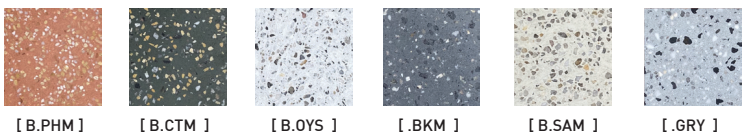

TIGE - ROD (SI APPLICABLE)

OPTION TIGE VERTICALE - VERTICAL ROD OPTION 4", 8", 12", 18"(\$), 24"(\$), 36"(\$)

FIL - WIRE (SI APPLICABLE)

CANOPY - FINIS

CANOPY - STYLES

TERRAZZO

TABLEAU DE RÉFÉRENCE

| CODE | RÉFÉRENCE/ REFERENCE | BENJAMIN MOORE REF. | RAL REF. |
|----------|---|---------------------|-----------|
| [WTM] | BLANC MAT - MATT WHITE | CC-10 | PC1211 |
| [WTL] | BLANC LUSTRÉ - GLOSSY WHITE | CC-10 | PSS-5690 |
| [WGL] | GLACIER LUSTRÉ - GLOSSY WHITE GREY | 2131-70 | 7035 |
| [BKM] | NOIR MAT - MATT BLACK | 2120-10 | ESS-4441 |
| [BKL] | NOIR LUSTRÉ - GLOSSY BLACK | 2120-10 | USS-2603 |
| [CHM] | CHARCOAL MAT - MATT CHARCOAL | 2124-10 | UMB-6578 |
| [CNM] | CHAMPAGNE MAT - MATT CHAMPAGNE | CC-574 | PTB-5604 |
| [ORM] | OR MAT - MATT GOLD | HC-17 | EMS-0940 |
| [BZM] | BRONZE MAT - MATT BRONZE | HC-76 | PMB-10019 |
| [GYL] | GRIS LUSTRÉ - GLOSSY GREY | 2127-40 | 7000 |
| [SLM] | ARDOISE MAT - MATT SLATE | HC-155 | PTB-6882 |
| [NVL] | MARINE LUSTRÉ - GLOSSY NAVY | CC-932 | 5011 |
| [BML] | BLEU MINUIT LUSTRÉ - GLOSSY MIDNIGHT BLUE | CC-842 | 5001 |
| [TLM] | BLEU SARCELLE MAT - MATT TEAL BLUE | 2053-20 | PSB-6776 |
| [DGL] | VERT FONCÉ LUSTRÉ - GLOSSY DARK GREEN | 2050-20 | 6004 |
| [CTL] | CACTUS LUSTRÉ - GLOSSY CACTUS | HC-135 | PSB-4632 |
| [MGL] | VERT MENTHE LUSTRÉ - GLOSSY MINT GREEN | 2035-50 | PSB-6473 |
| [SGL] | VERT SUPÉRIEUR LUSTRÉ - GLOSSY SUPERIOR GREEN | HC-137 | PSB-5728 |
| [MGM] | VERT MENTHE MAT - MATT MINT GREEN | HC-125 | PSB-4407 |
| [VCL] | VERT CLASSIQUE LUSTRÉ - GLOSSY CLASSIC GREEN | 2038-10 | PSB-4075 |
| [POL] | PORCELAINE LUSTRÉ - GLOSSY PORCELAIN | 2114-40 | USS-6790 |
| [NDL] | VIEUX ROSE LUSTRÉ - GLOSSY NUDE | CC-350 | PGB-1992 |
| [CRL] | CRÈME LUSTRÉ - GLOSSY CREAM | CC-50 | 9001 |
| [SAM] | SABLE MAT - MATT SAND | CC-490 | PSB-6872 |
| [WHM] | BLÉ MAT - MATT WHEAT | HC-2 | PSB-6996 |
| [PHM] | PÊCHE MAT - MATT PEACH | CC-186 | PSB-6817 |
| [AYL] | JAUNE ANTIQUE LUSTRÉ - GLOSSY ANTIQUE YELLOW | HC-54 | PSS-3019 |
| [YYL] | JAUNE LUSTRÉ - GLOSSY YELLOW | 2023-30 | 1018 |
| [OGL] | ORANGE LUSTRÉ - GLOSSY ORANGE | 2009-10 | 2002 |
| [REL] | ROUGE LUSTRÉ - GLOSSY RED | 2087-10 | USS-6790 |
| [FCM] | FLAT CURRENT MAT - MATT FLAT CURRENT | PM-17 | PSB-8106 |
| [TMM] | TRIP MAUVE MAT - MATT PURPLE TRIP | CC-2 | PSB-6645 |
| [CYL] | CANYON LUSTRÉ - GLOSSY CANYON | 2174-10 | 8004 |
| [CPO] | CUIVRE OPAQUE COPPER | | PMB-4934 |
| [MBL] | MARRON BRUN LUSTRÉ - GLOSSY BROW COPPER | 2113-10 | PMB-1387 |
| [POM] | PORELAIN MAT - MATT PORCELAIN | 2113-50 | USB-10218 |
| [CYM] | CANYON MAT - MATT CANYON | 2174-10 | PSB-10219 |
| [WGM] | GLACIER MAT - MATT WHITE GREY | HC-170 | PSB-6634 |
| [DGM] | VERT FONCÉ MAT - MATT DARK GREEN | 2054-10 | PSB-10220 |
| [CPM] | CUIVRE MAT - MATT COPPER | CC-96 | UPB-4650 |
| [CPL] | CUIRE LUSTRÉ - GLOSSY COPPER | 2167-10 | PPS-5162 |
| [SGM] | GRIS DOUX MAT - SOFT MATT GREY | HC-165 | PSB-6634 |
| [OWM] | BLANC CASSÉ MAT - MATT OFF WHITE | OC-37 | |
| [BGM] | BEIGE MAT - BEIGE MATT | OC-15 | |
| [BRR] | LAITON BRUT - UNFINISHED BRASS | | |
| [NIR] | NICKEL BRUT - UNFINISHED NICKEL | | |
| [GB.O] | OPALE - OPALE | | |
| [GB.C] | CLAIR - CLEAR | | |
| [GB.M] | AMBRÉ - AMBER | | |
| [GB.K] | FUMÉ - SMOKE | | |
| [GB.P] | ROSE - PINK | | |
| [GB.U] | SAUMON - SALMON | | |
| [GB.V] | VERT - GREEN | | |
| [GB.T] | TURQUOISE - TURQUOISE | | |
| [TSL] | TISSU.ARDOISE - SLATE | | |
| [TWG] | TISSU.GLACIER - WHITE GREY | | |
| [TFC] | TISSU.FLAT CURRENT | | |
| [TCT] | TISSU.CACTUS | | |
| [TCH] | TISSU.CHARCOAL | | |
| [TCP] | TISSU.CUIVRE - COPPER | | |
| [TBW] | TISSU.NOIR ET BLANC - BLACK AND WHITE | | |
| [TOR] | TISSU.OR - GOLD | | |
| [TTL] | TISSU.SARCELLE - TEAL | | |
| [TWT] | TISSU.BLANC - WHITE | | |
| [TBK] | TISSU.NOIR - BLACK | | |
| [TCR] | TISSU.CRÈME - CREAM | | |
| [TAM] | TISSU.ARMÉ - ARMY | | |
| [TND] | TISSU.NUDE | | |