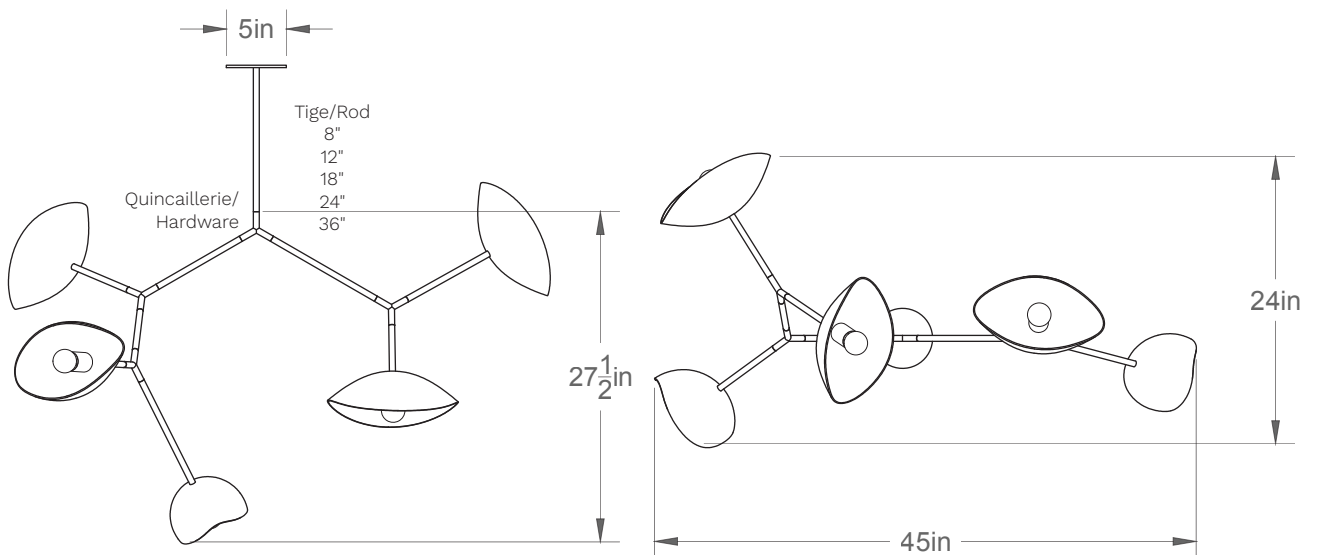

Pour tous les fichiers 3D, incluant CAD, Revit et IES, visitez le www.luminaireauthentik.com / For 3D drawings of all products, including CAD, Revit and IES files, please visit www.luminaireauthentik.com