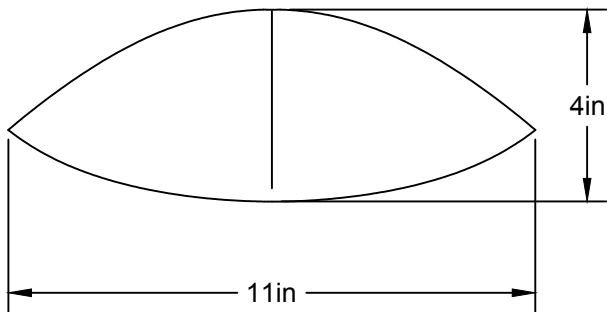

# LA

LUMINAIRE AUTHENTIK

**LIEN 3D:**

<https://a360.co/2yjHudz>

**AMPOULE / BULB :**

TALA SPHERE 1 - 4 WATT - 220 LUMENS -  
2000K TO 2800K

INCANDESCENT / LED

1 BASE E26 SOCKET, 120 VOLTS, DIMMABLE, 100W MAX