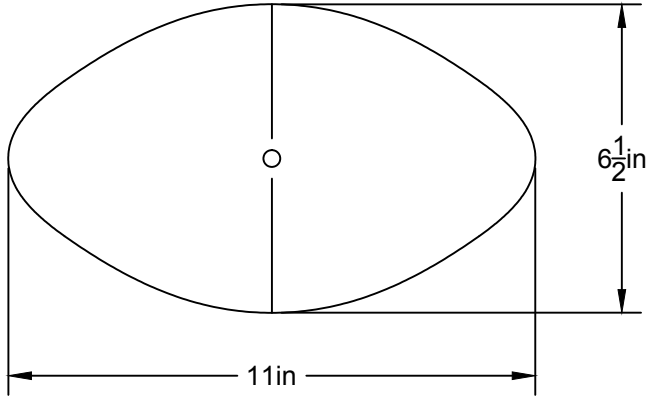

# LA

LUMINAIRE AUTHENTIK

**LIEN 3D:**

<https://a360.co/2yjHudz>

**AMPOULE / BULB :**

TALA SPHERE 1 - 4 WATT - 220 LUMENS -  
2000K TO 2800K

INCANDESCENT / LED

1 BASE E26 SOCKET, 120 VOLTS, DIMMABLE, 100W MAX