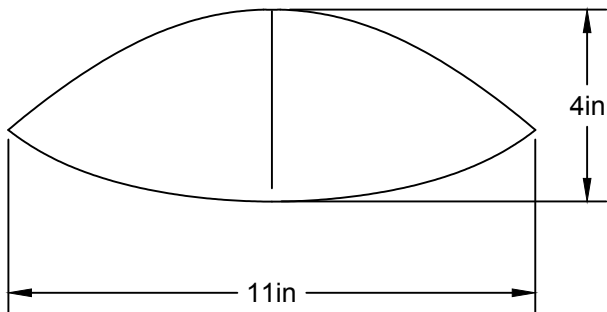

LA

LUMINAIRE AUTHENTIK

LIEN 3D:

<https://a360.co/2yjHudz>

AMPOULE / BULB :

TALA SPHERE 1 - 4 WATT - 220 LUMENS -
2000K TO 2800K

INCANDESCENT / LED

1 BASE E26 SOCKET, 120 VOLTS, DIMMABLE, 100W MAX