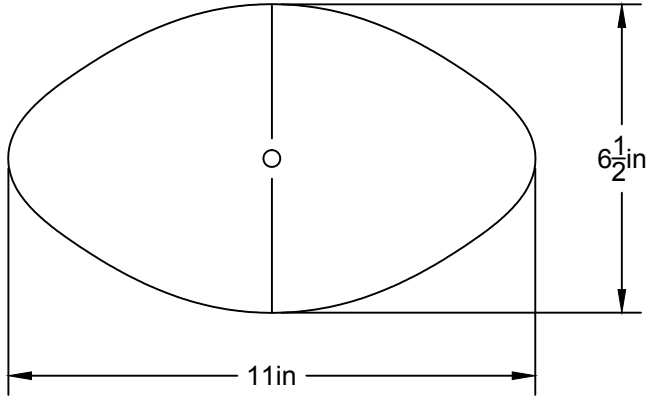

LA

LUMINAIRE AUTHENTIK

LIEN 3D:

<https://a360.co/2yjHudz>

AMPOULE / BULB :

TALA SPHERE 1 - 4 WATT - 220 LUMENS -
2000K TO 2800K

INCANDESCENT / LED

1 BASE E26 SOCKET, 120 VOLTS, DIMMABLE, 100W MAX