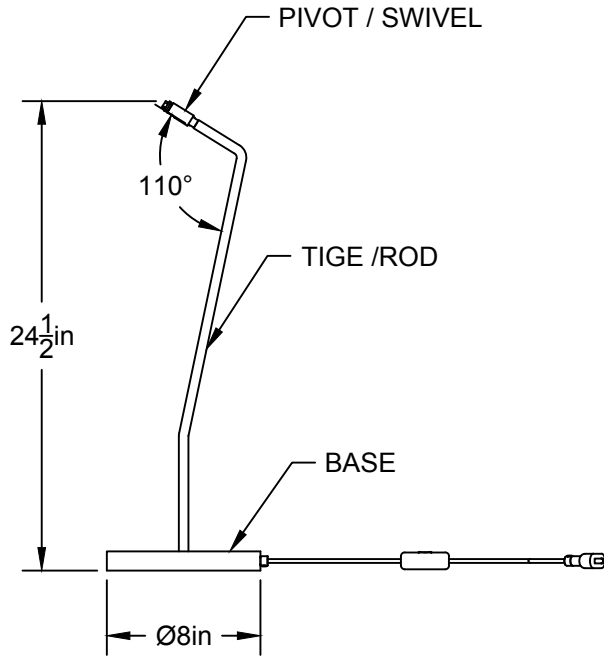

LIEN 3D:
<https://a360.co/3pXX20x>

LA88

USAGE INTÉRIEUR SEULEMENT / INTERIOR USE ONLY
UL # 20150318-E475067

514.662.0352 | LUMINAIREAUTHENTIK.COM

All rights reserved to Authentik Lighting / Tous les droits sont réservés à Luminaire Authentik © 2020