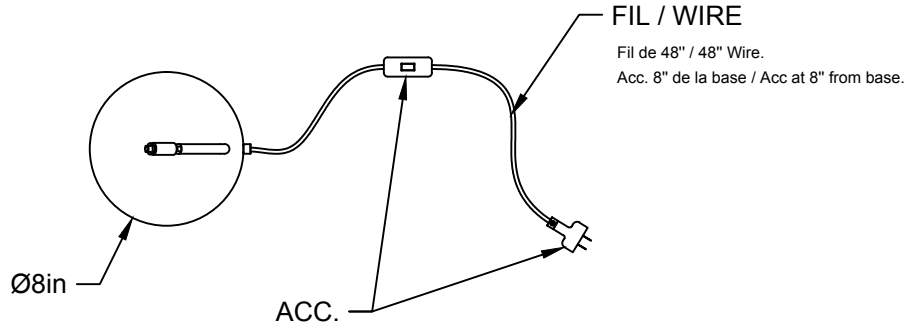

LIEN 3D:
<https://a360.co/3pXX20x>

LA88

USAGE INTÉRIEUR SEULEMENT / INTERIOR USE ONLY
UL # 20150318-E475067

514.662.0352 | LUMINAIREAUTHENTIK.COM

All rights reserved to Authentik Lighting / Tous les droits sont réservés à Luminaire Authentik © 2020