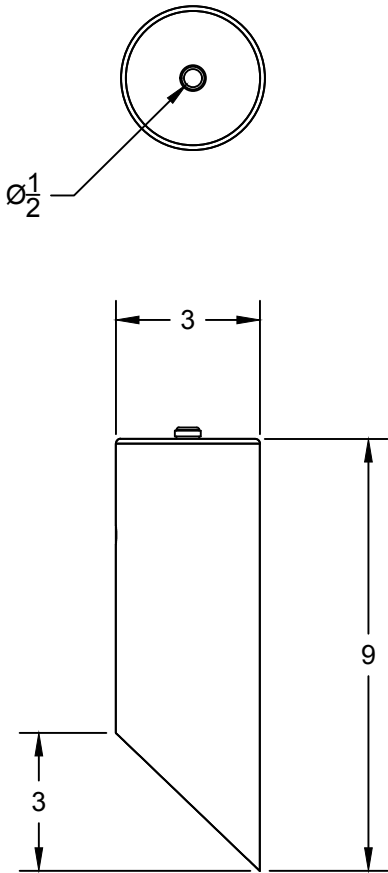

LIEN 3D:
<http://a360.co/2Dzyg1T>

AMPOULE / BULB :
LED T9-4W-CLEAR-2700K

DEL OU INCANDESCENT OR LED
1 BASE E26 SOCKET, 120 VOLTS, DIMMABLE, 100W MAX

SUB 0903

GROUPE B

USAGE INTÉRIEUR/EXTÉRIEUR, INDOOR/OUTDOOR USE
UL # Certificat: 20150318-E475067