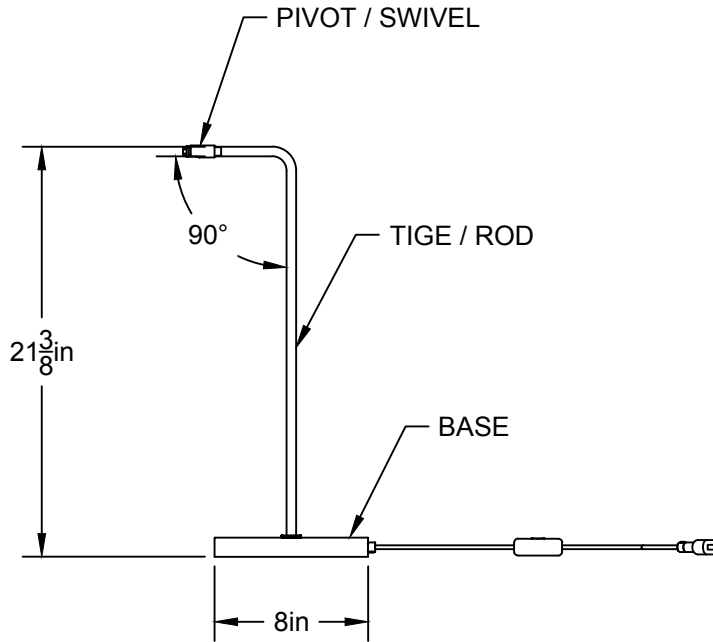

LIEN 3D:
<https://a360.co/38Dz6c4>

LA92

USAGE INTÉRIEUR SEULEMENT / INTERIOR USE ONLY
20150318-E475067

514.662.0352 | LUMINAIREAUTHENTIK.COM

All rights reserved to Authentik Lighting / Tous les droits sont réservés à Luminaire Authentik © 2020