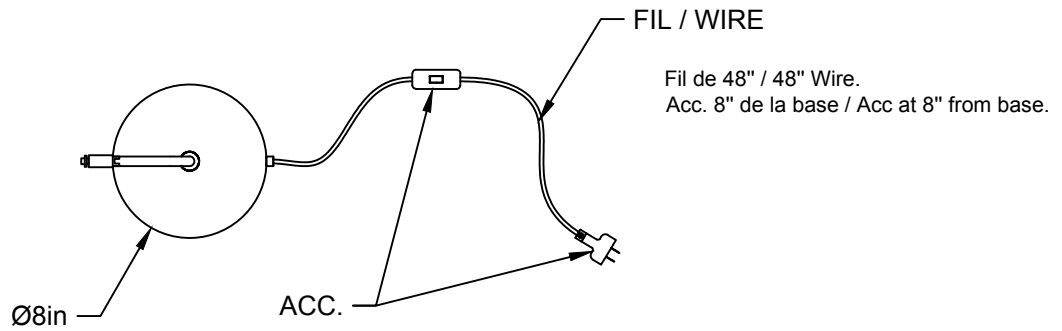

LIEN 3D:
<https://a360.co/38Dz6c4>

LA92

USAGE INTÉRIEUR SEULEMENT / INTERIOR USE ONLY
20150318-E475067

514.662.0352 | LUMINAIREAUTHENTIK.COM

All rights reserved to Authentik Lighting / Tous les droits sont réservés à Luminaire Authentik © 2020