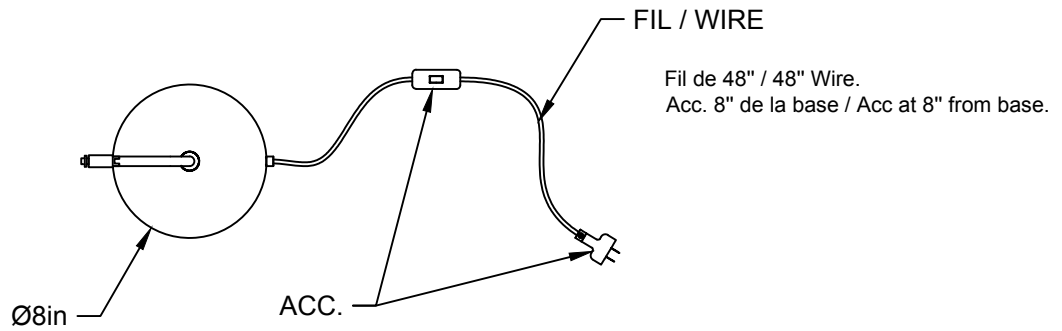

LIEN 3D:
<https://a360.co/35q7vsk>

LA92

USAGE INTÉRIEUR SEULEMENT / INTERIOR USE ONLY
20150318-E475067

514.662.0352 | LUMINAIREAUTHENTIK.COM

All rights reserved to Authentik Lighting / Tous les droits sont réservés à Luminaire Authentik © 2020