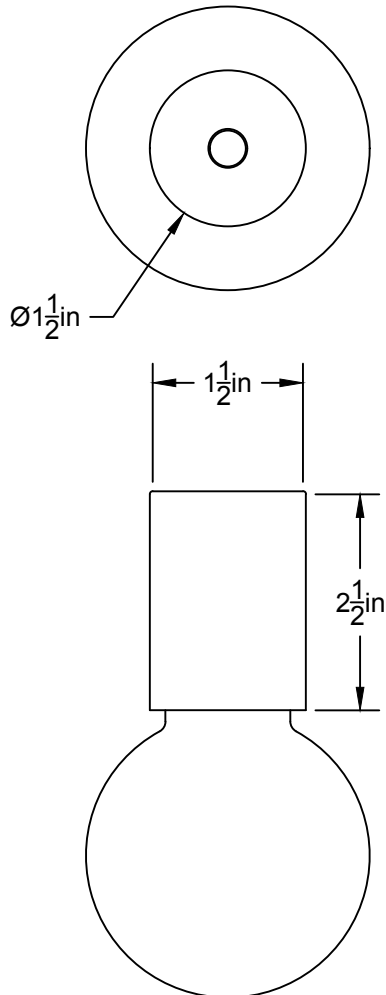

# LA

LUMINAIRE AUTHENTIK

**LIEN 3D:**

<https://a360.co/3zvTADq>

**AMPOULE / BULB :**

TALA SPHERE II - 8 WATT - 560 LUMENS -  
2000K TO 2800K

INCANDESCENT / LED

1 BASE E26 SOCKET, 120 VOLTS, DIMMABLE, 100W MAX