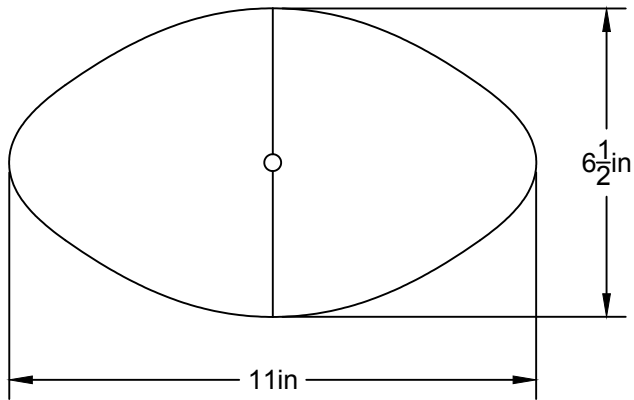

LA

LUMINAIRE AUTHENTIK

LIEN 3D:
<http://a360.co/2n7BAal>

AMPOULE / BULB:
LED G16- 4/5.5W-MILKY-3000K

DEL OU INCANDESCENT OR LED
1 BASE E26 SOCKET, 120 VOLTS, DIMMABLE, 100W MAX

COQUELICOT 11

GROUPE B

USAGE INTÉRIEUR/EXTÉRIEUR, INDOOR/OUTDOOR USE
UL # Certificat: 20150318-E475067