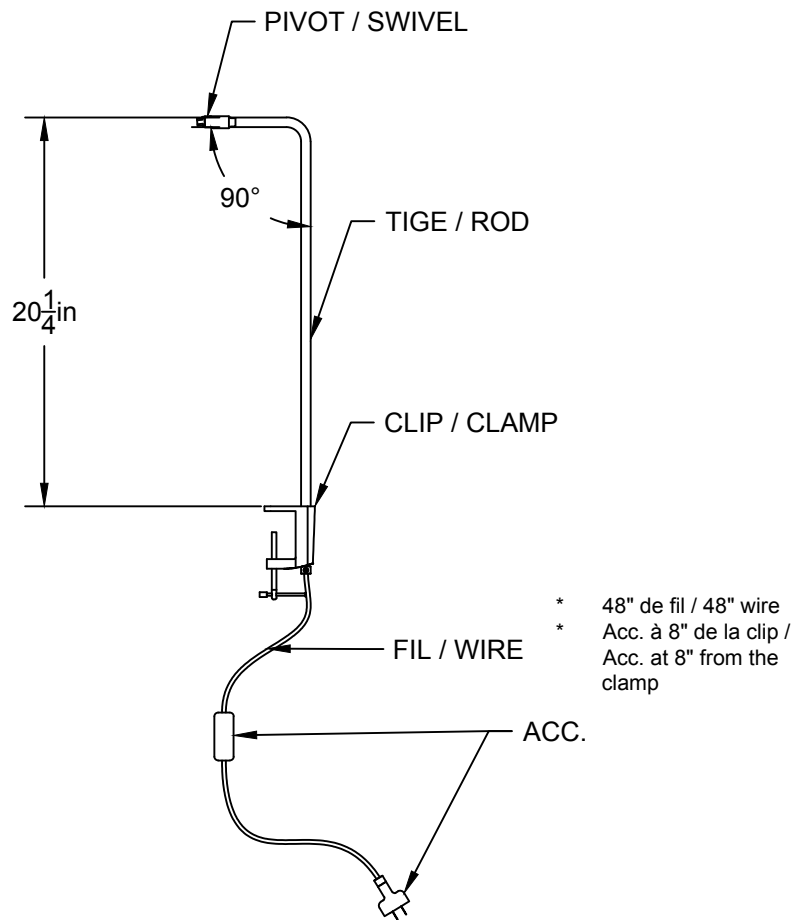

LIEN 3D:
<https://a360.co/2XdMqNw>

LA92.C

USAGE INTÉRIEUR SEULEMENT / INTERIOR USE ONLY
20150318-E475067

514.662.0352 | LUMINAIREAUTHENTIK.COM

All rights reserved to Authentik Lighting / Tous les droits sont réservés à Luminaire Authentik © 2020