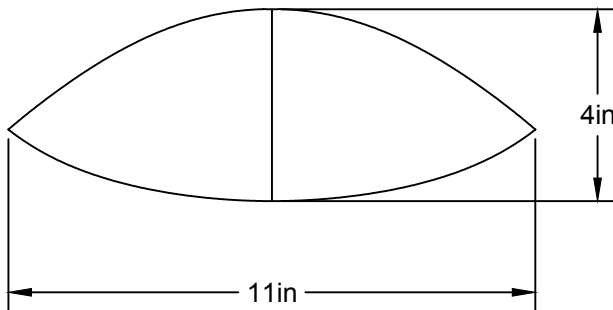

LA

LUMINAIRE AUTHENTIK

LIEN 3D:
<http://a360.co/2n7BAal>

AMPOULE / BULB:
LED G16- 4/5.5W-MILKY-3000K

DEL OU INCANDESCENT OR LED
1 BASE E26 SOCKET, 120 VOLTS, DIMMABLE, 100W MAX

COQUELICOT 11

GROUPE B

USAGE INTÉRIEUR/EXTÉRIEUR, INDOOR/OUTDOOR USE
UL # Certificat: 20150318-E475067