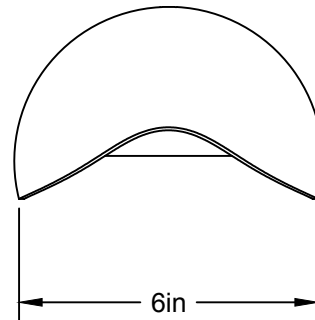

LA

LUMINAIRE AUTHENTIK

LIEN 3D:
<http://a360.co/2n7BAal>

AMPOULE / BULB:
LED G16- 4/5.5W-MILKY-3000K

DEL OU INCANDESCENT OR LED
1 BASE E26 SOCKET, 120 VOLTS, DIMMABLE, 100W MAX

COQUELICOT 11

GROUPE B

USAGE INTÉRIEUR/EXTÉRIEUR, INDOOR/OUTDOOR USE
UL # Certificat: 20150318-E475067