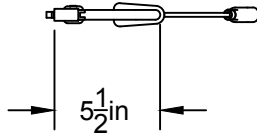

LIEN 3D:
<https://a360.co/2XdMqNw>

LA92.C

USAGE INTÉRIEUR SEULEMENT / INTERIOR USE ONLY
20150318-E475067

514.662.0352 | LUMINAIREAUTHENTIK.COM

All rights reserved to Authentik Lighting / Tous les droits sont réservés à Luminaire Authentik © 2020