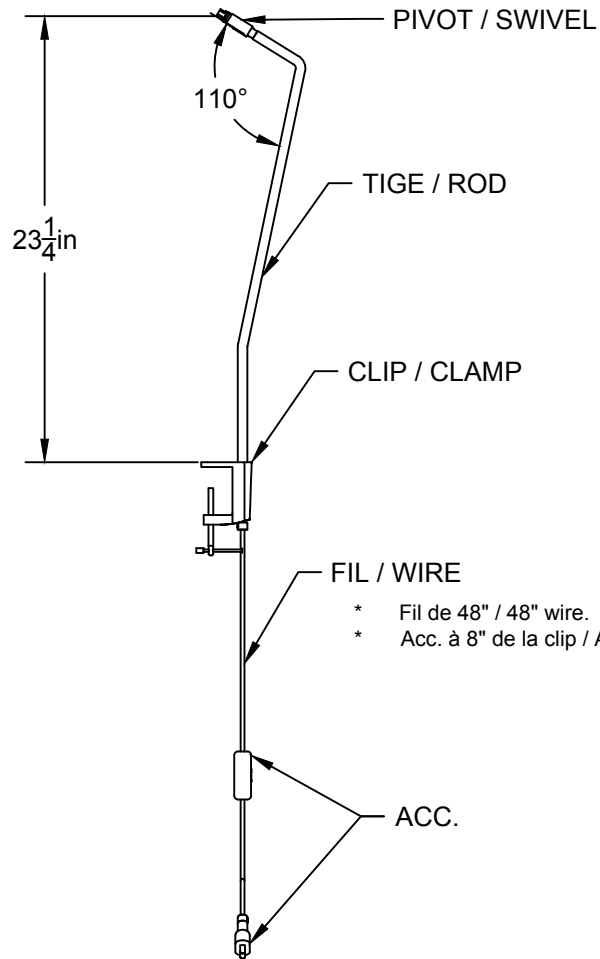

LIEN 3D:
<https://a360.co/38hauW5>

LA88.C

USAGE INTÉRIEUR SEULEMENT / INTERIOR USE ONLY
UL # 20150318-E475067

514.662.0352 | LUMINAIREAUTHENTIK.COM

All rights reserved to Authentik Lighting / Tous les droits sont réservés à Luminaire Authentik © 2020