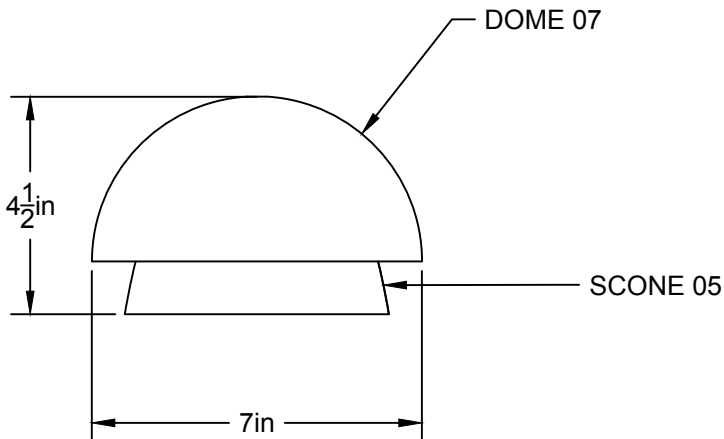

LA

LUMINAIRE AUTHENTIK

LIEN 3D:

<https://a360.co/3zrPNCv>

AMPOULE / BULB :

TALA SPHERE I - 4 WATT - 220 LUMENS -
2000K TO 2800K

INCANDESCENT / LED

1 BASE E26 SOCKET, 120 VOLTS, DIMMABLE, 100W MAX