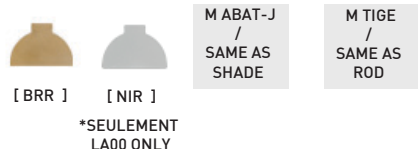

QUINCAILLERIE - HARDWARE (SI APPLICABLE)