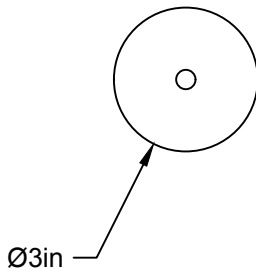

LA

LUMINAIRE AUTHENTIK

LIEN 3D:

<https://a360.co/3wvioES>

AMPOULE / BULB :

TALA SPHERE I - 4 WATT - 220 LUMENS -
2000K TO 2800K

INCANDESCENT / LED

1 BASE E26 SOCKET, 120 VOLTS, DIMMABLE, 100W MAX