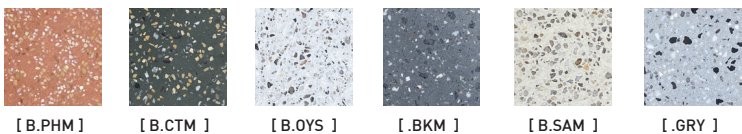

FIL - WIRE (SI APPLICABLE)

CANOPY - FINIS

CANOPY - STYLES

TERRAZZO

TABLEAU DE RÉFÉRENCE

| CODE | RÉFÉRENCE/ REFERENCE | BENJAMIN MOORE REF. | RAL REF. |
|----------|---|---------------------|-----------|
| [WTM] | BLANC MAT - MATT WHITE | CC-10 | PC1211 |
| [WTL] | BLANC LUSTRÉ - GLOSSY WHITE | CC-10 | PSS-5690 |
| [WGL] | GLACIER LUSTRÉ - GLOSSY WHITE GREY | 2131-70 | 7035 |
| [BKM] | NOIR MAT - MATT BLACK | 2120-10 | ESS-4441 |
| [BKL] | NOIR LUSTRÉ - GLOSSY BLACK | 2120-10 | USS-2603 |
| [CHM] | CHARCOAL MAT - MATT CHARCOAL | 2124-10 | UMB-6578 |
| [CNM] | CHAMPAGNE MAT - MATT CHAMPAGNE | CC-574 | PTB-5604 |
| [ORM] | OR MAT - MATT GOLD | HC-17 | EMS-0940 |
| [BZM] | BRONZE MAT - MATT BRONZE | HC-76 | PMB-10019 |
| [GYL] | GRIS LUSTRÉ - GLOSSY GREY | 2127-40 | 7000 |
| [SLM] | ARDOISE MAT - MATT SLATE | HC-155 | PTB-6882 |
| [NVL] | MARINE LUSTRÉ - GLOSSY NAVY | CC-932 | 5011 |
| [BML] | BLEU MINUIT LUSTRÉ - GLOSSY MIDNIGHT BLUE | CC-842 | 5001 |
| [TLM] | BLEU SARCELLE MAT - MATT TEAL BLUE | 2053-20 | PSB-6776 |
| [DGL] | VERT FONCÉ LUSTRÉ - GLOSSY DARK GREEN | 2050-20 | 6004 |
| [CTL] | CACTUS LUSTRÉ - GLOSSY CACTUS | HC-135 | PSB-4632 |
| [MGL] | VERT MENTHE LUSTRÉ - GLOSSY MINT GREEN | 2035-50 | PSB-6473 |
| [SGL] | VERT SUPÉRIEUR LUSTRÉ - GLOSSY SUPERIOR GREEN | HC-137 | PSB-5728 |
| [MGM] | VERT MENTHE MAT - MATT MINT GREEN | HC-125 | PSB-4407 |
| [VCL] | VERT CLASSIQUE LUSTRÉ - GLOSSY CLASSIC GREEN | 2038-10 | PSB-4075 |
| [POL] | PORCELAINE LUSTRÉ - GLOSSY PORCELAIN | 2114-40 | USS-6790 |
| [NDL] | VIEUX ROSE LUSTRÉ - GLOSSY NUDE | CC-350 | PGB-1992 |
| [CRL] | CRÈME LUSTRÉ - GLOSSY CREAM | CC-50 | 9001 |
| [SAM] | SABLE MAT - MATT SAND | CC-490 | PSB-6872 |
| [WHM] | BLÉ MAT - MATT WHEAT | HC-2 | PSB-6996 |
| [PHM] | PÊCHE MAT - MATT PEACH | CC-186 | PSB-6817 |
| [AYL] | JAUNE ANTIQUE LUSTRÉ - GLOSSY ANTIQUE YELLOW | HC-54 | PSS-3019 |
| [YYL] | JAUNE LUSTRÉ - GLOSSY YELLOW | 2023-30 | 1018 |
| [OGL] | ORANGE LUSTRÉ - GLOSSY ORANGE | 2009-10 | 2002 |
| [REL] | ROUGE LUSTRÉ - GLOSSY RED | 2087-10 | USS-6790 |
| [FCM] | FLAT CURRENT MAT - MATT FLAT CURRENT | PM-17 | PSB-8106 |
| [TMM] | TRIP MAUVE MAT - MATT PURPLE TRIP | CC-2 | PSB-6645 |
| [CYL] | CANYON LUSTRÉ - GLOSSY CANYON | 2174-10 | 8004 |
| [CPO] | CUIVRE OPAQUE COPPER | | PMB-4934 |
| [MBL] | MARRON BRUN LUSTRÉ - GLOSSY BROW COPPER | 2113-10 | PMB-1387 |
| [POM] | PORELAIN MAT - MATT PORCELAIN | 2113-50 | USB-10218 |
| [CYM] | CANYON MAT - MATT CANYON | 2174-10 | PSB-10219 |
| [WGM] | GLACIER MAT - MATT WHITE GREY | HC-170 | PSB-6634 |
| [DGM] | VERT FONCÉ MAT - MATT DARK GREEN | 2054-10 | PSB-10220 |
| [CPM] | CUIVRE MAT - MATT COPPER | CC-96 | UPB-4650 |
| [CPL] | CUIRE LUSTRÉ - GLOSSY COPPER | 2167-10 | PPS-5162 |
| [SGM] | GRIS DOUX MAT - SOFT MATT GREY | HC-165 | PSB-6634 |
| [OWM] | BLANC CASSÉ MAT - MATT OFF WHITE | OC-37 | |
| [BGM] | BEIGE MAT - BEIGE MATT | OC-15 | |
| [BRR] | LAITON BRUT - UNFINISHED BRASS | | |
| [NIR] | NICKEL BRUT - UNFINISHED NICKEL | | |
| [GB.O] | OPALE - OPALE | | |
| [GB.C] | CLAIR - CLEAR | | |
| [GB.M] | AMBRÉ - AMBER | | |
| [GB.K] | FUMÉ - SMOKE | | |
| [GB.P] | ROSE - PINK | | |
| [GB.U] | SAUMON - SALMON | | |
| [GB.V] | VERT - GREEN | | |
| [GB.T] | TURQUOISE - TURQUOISE | | |
| [TSL] | TISSU.ARDOISE - SLATE | | |
| [TWG] | TISSU.GLACIER - WHITE GREY | | |
| [TFC] | TISSU.FLAT CURRENT | | |
| [TCT] | TISSU.CACTUS | | |
| [TCH] | TISSU.CHARCOAL | | |
| [TCP] | TISSU.CUIVRE - COPPER | | |
| [TBW] | TISSU.NOIR ET BLANC - BLACK AND WHITE | | |
| [TOR] | TISSU.OR - GOLD | | |
| [TTL] | TISSU.SARCELLE - TEAL | | |
| [TWT] | TISSU.BLANC - WHITE | | |
| [TBK] | TISSU.NOIR - BLACK | | |
| [TCR] | TISSU.CRÈME - CREAM | | |
| [TAM] | TISSU.ARMÉ - ARMY | | |
| [TND] | TISSU.NUDE | | |