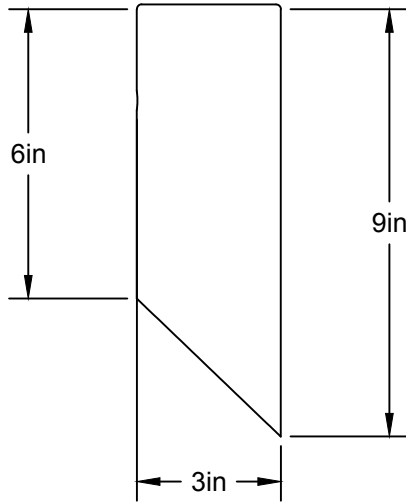

LA

LUMINAIRE AUTHENTIK

LIEN 3D:

<https://a360.co/3wvioES>

AMPOULE / BULB :

TALA SPHERE I - 4 WATT - 220 LUMENS -
2000K TO 2800K

INCANDESCENT / LED

1 BASE E26 SOCKET, 120 VOLTS, DIMMABLE, 100W MAX