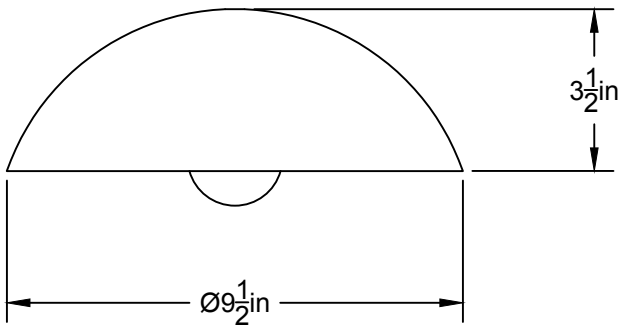

# LA

LUMINAIRE AUTHENTIK

Ø9 1/2 in

**LIEN 3D:**

<https://a360.co/2T1SDXc>

**AMPOULE / BULB :**

TALA SPHERE I - 4 WATT - 220 LUMENS -  
2000K TO 2800K

INCANDESCENT / LED