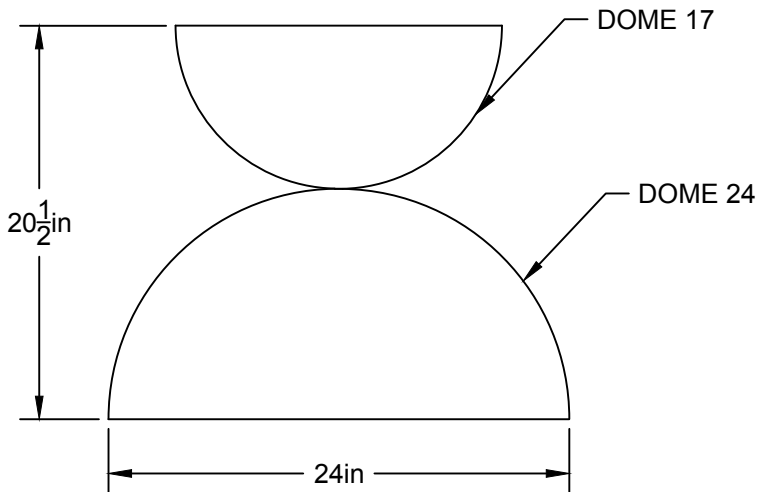

# LA

LUMINAIRE AUTHENTIK

**LIEN 3D:**

<https://a360.co/2Tbt9a7>

**AMPOULE / BULB :**

TALA SPHERE IV - 8 WATT - 680 LUMENS -  
2000K TO 2800K

INCANDESCENT / LED

1 BASE E26 SOCKET, 120 VOLTS, DIMMABLE, 100W MAX