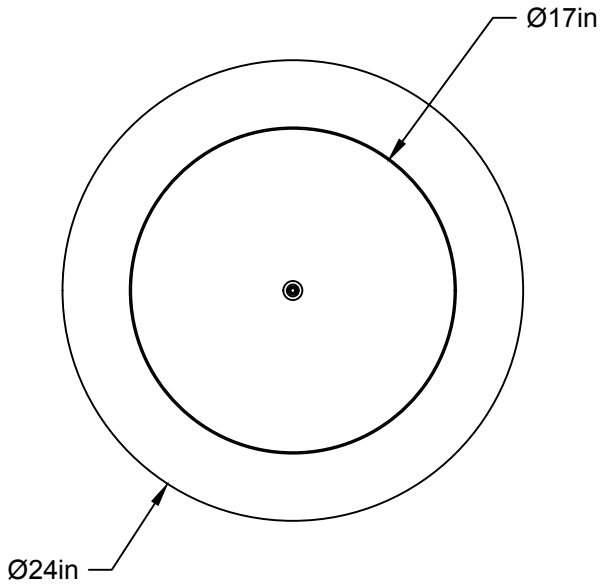

# LA

LUMINAIRE AUTHENTIK

**LIEN 3D:**

<https://a360.co/2Tbt9a7>

**AMPOULE / BULB :**

TALA SPHERE IV - 8 WATT - 680 LUMENS -  
2000K TO 2800K

INCANDESCENT / LED

1 BASE E26 SOCKET, 120 VOLTS, DIMMABLE, 100W MAX