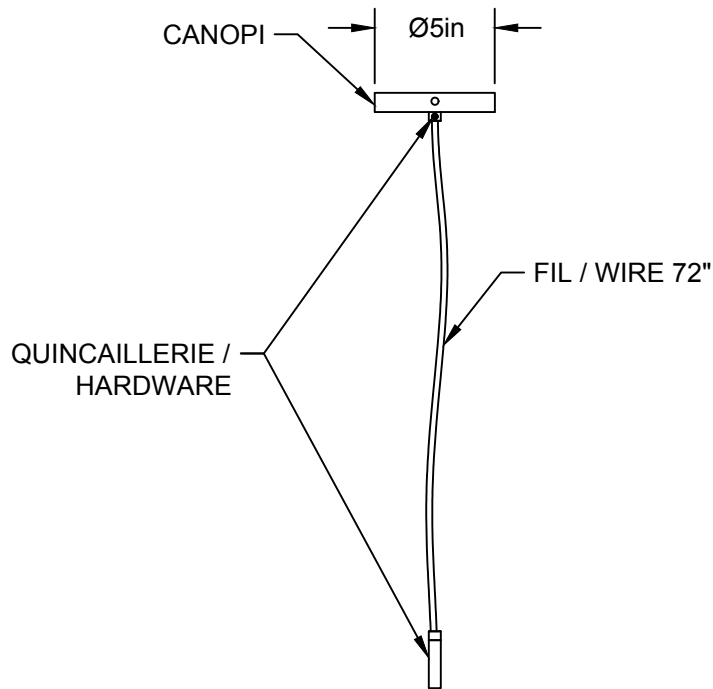

LIEN 3D:
<https://a360.co/2qAsggc>

LA00

USAGE INTÉRIEUR SEULEMENT / INTERIOR USE ONLY
20150318-E475067

514.662.0352 | LUMINAIREAUTHENTIK.COM

All rights reserved to Authentik Lighting / Tous les droits sont réservés à Luminaire Authentik © 2020