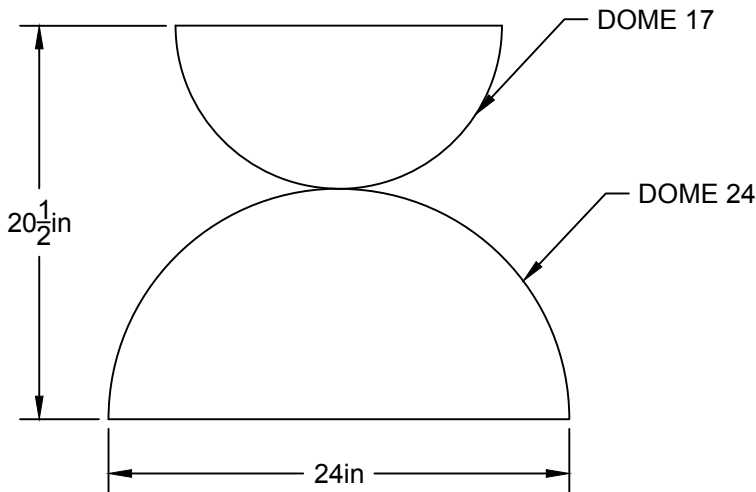

# LA

LUMINAIRE AUTHENTIK

**LIEN 3D:**

<https://a360.co/35Emhv2>

**AMPOULE / BULB :**

TALA SPHERE IV - 8 WATT - 680 LUMENS -  
2000K TO 2800K

INCANDESCENT / LED

1 BASE E26 SOCKET, 120 VOLTS, DIMMABLE, 100W MAX