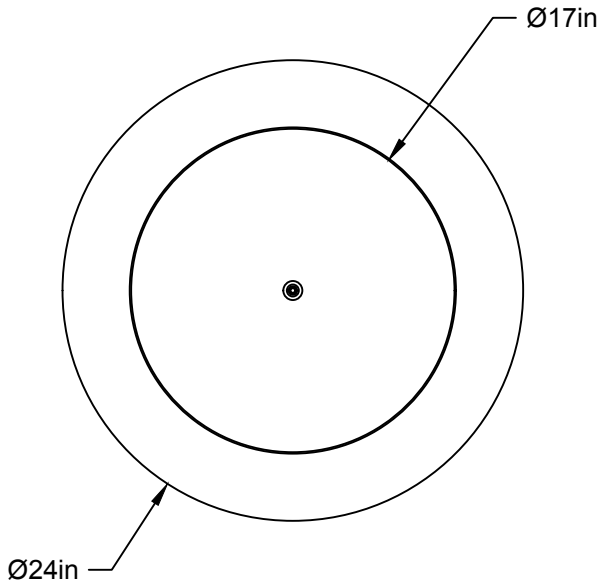

# LA

LUMINAIRE AUTHENTIK

**LIEN 3D:**

<https://a360.co/35Emhv2>

**AMPOULE / BULB :**

TALA SPHERE IV - 8 WATT - 680 LUMENS -  
2000K TO 2800K

INCANDESCENT / LED

1 BASE E26 SOCKET, 120 VOLTS, DIMMABLE, 100W MAX