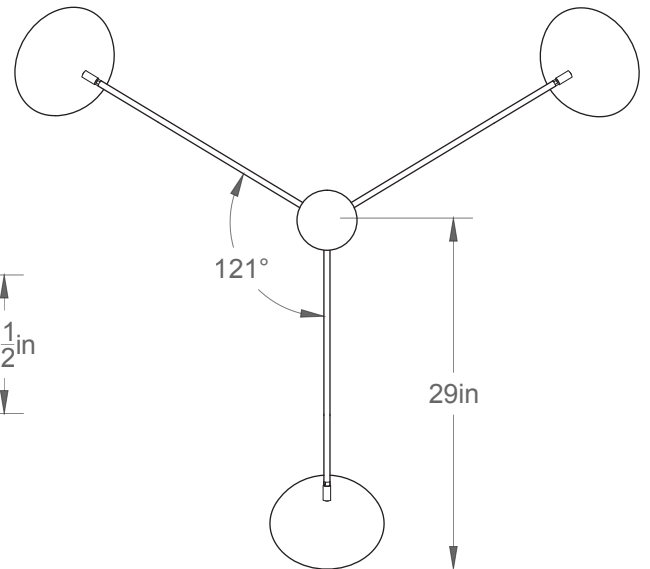

**Dune 09-LA06**

Type : Suspension/Pendant

Matériaux/Materials : Aluminium powder coat

Specifications : E26 base LED, 120 volts, dimmable

Ampoule/Bulb : Tala Sphere I 3.8 Watt • 220 Lumens • 2000K to 2800K Dim to warm

Avant/Front

Dessus/Top