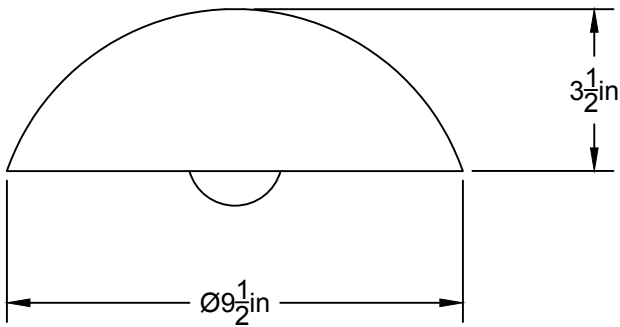

LIEN 3D:
<https://a360.co/2QOkKL7>

AMPOULE / BULB :
TALA SPHERE I - 4 WATT - 220 LUMENS -
2000K TO 2800K

INCANDESCENT / LED
1 BASE E26 SOCKET, 120 VOLTS, DIMMABLE, 100W MAX
AMPOULE INCLUSE / BULB INCLUDED*
Détail sur fiche technique / Details on spec sheet