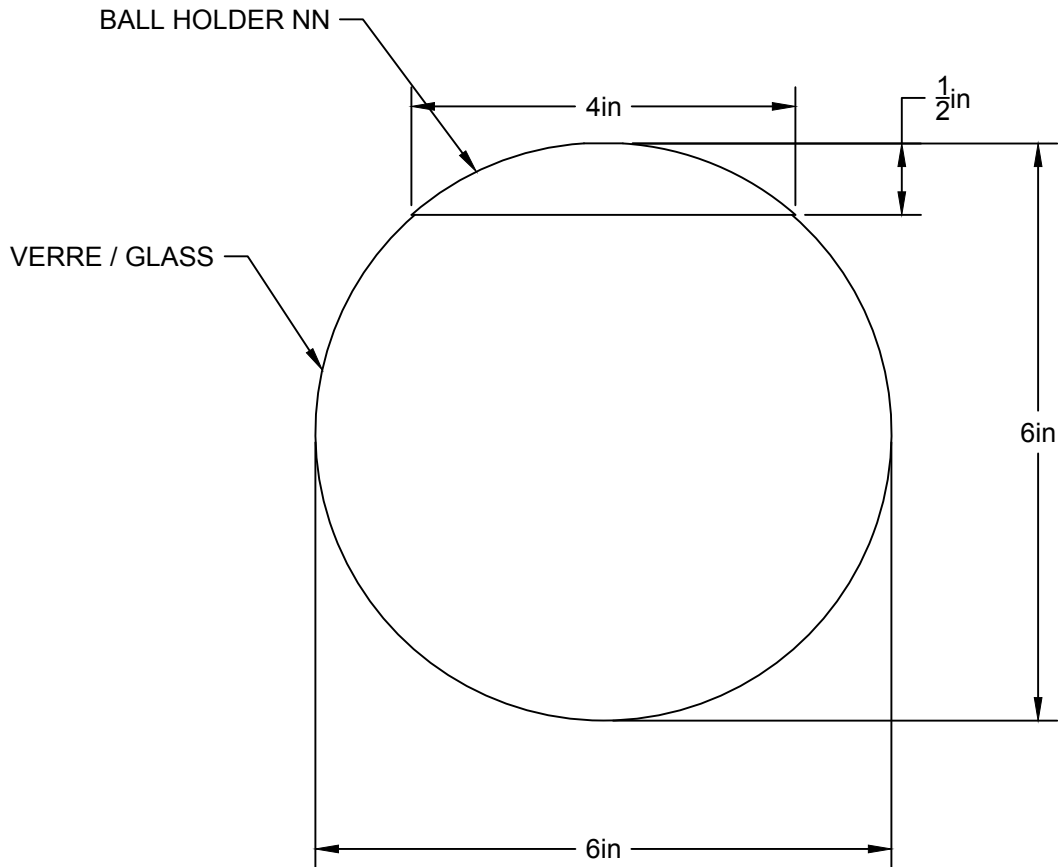

LIEN 3D:
<https://a360.co/2DXVkoj>

AMPOULE / BULB :
TALA SPHERE I - 4 WATT - 220 LUMENS -
2000K TO 2800K

INCANDESCENT / LED
1 BASE E26 SOCKET, 120 VOLTS, DIMMABLE, 100W MAX
AMPOULE INCLUSE / BULB INCLUDED*
Détail sur fiche technique / Details on spec sheet