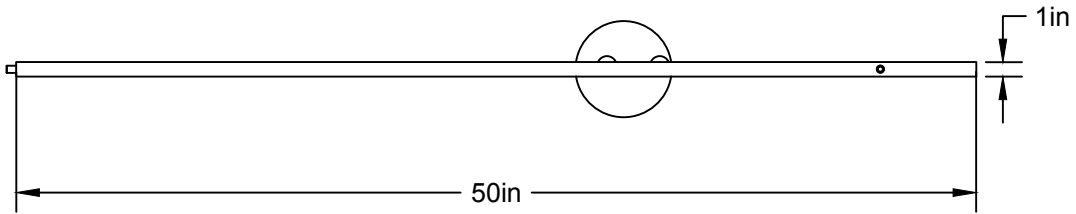

LIEN 3D:
<https://a360.co/2MqHZuu>

LA17

USAGE INTÉRIEUR SEULEMENT / INTERIOR USE ONLY
UL # 20150318-E475067

514.662.0352 | LUMINAIREAUTHENTIK.COM

All rights reserved to Authentik Lighting / Tous les droits sont réservés à Luminaire Authentik © 2020