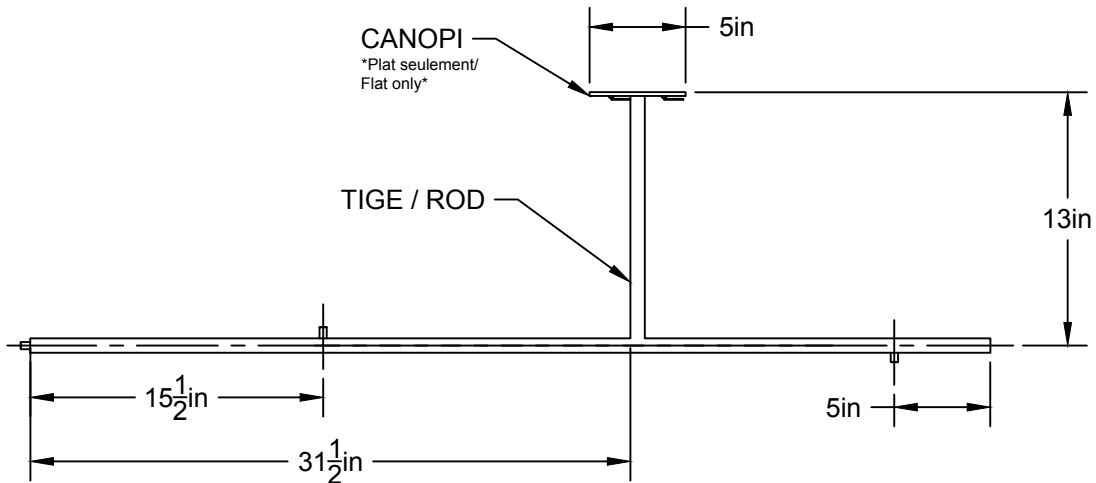

LIEN 3D:
<https://a360.co/2MqHZuu>

LA17

USAGE INTÉRIEUR SEULEMENT / INTERIOR USE ONLY
UL # 20150318-E475067

514.662.0352 | LUMINAIREAUTHENTIK.COM

All rights reserved to Authentik Lighting / Tous les droits sont réservés à Luminaire Authentik © 2020