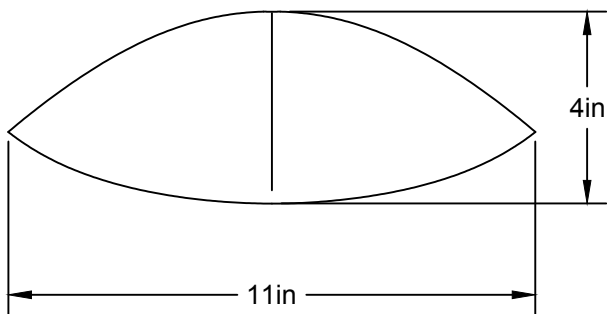

LA

LUMINAIRE AUTHENTIK

LIEN 3D:

<https://a360.co/2yjHudz>

AMPOULE / BULB :

TALA SPHERE 1 - 4 WATT - 220 LUMENS -
2000K TO 2800K

INCANDESCENT / LED

1 BASE E26 SOCKET, 120 VOLTS, DIMMABLE, 100W MAX