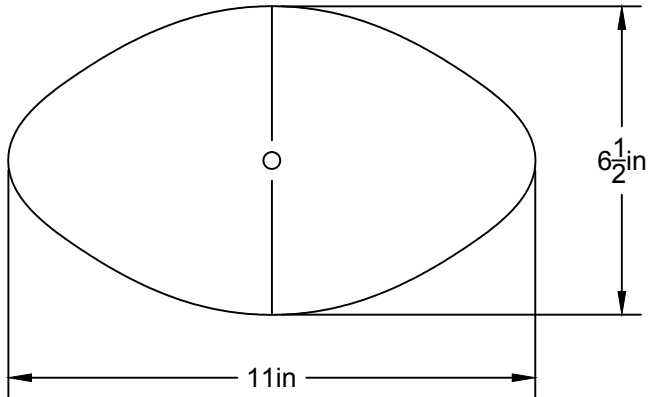

LA

LUMINAIRE AUTHENTIK

LIEN 3D:

<https://a360.co/2yjHudz>

AMPOULE / BULB :

TALA SPHERE 1 - 4 WATT - 220 LUMENS -
2000K TO 2800K

INCANDESCENT / LED

1 BASE E26 SOCKET, 120 VOLTS, DIMMABLE, 100W MAX