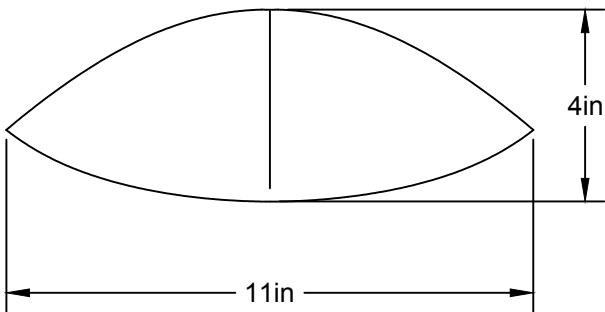

LIEN 3D:

<https://a360.co/2yjHudz>

AMPOULE / BULB :

TALA SPHERE 1 - 4 WATT - 220 LUMENS -
2000K TO 2800K

INCANDESCENT / LED

1 BASE E26 SOCKET, 120 VOLTS, DIMMABLE, 100W MAX

AMPOULE INCLUSE / BULB INCLUDED*

Détail sur fiche technique / Details on spec sheet