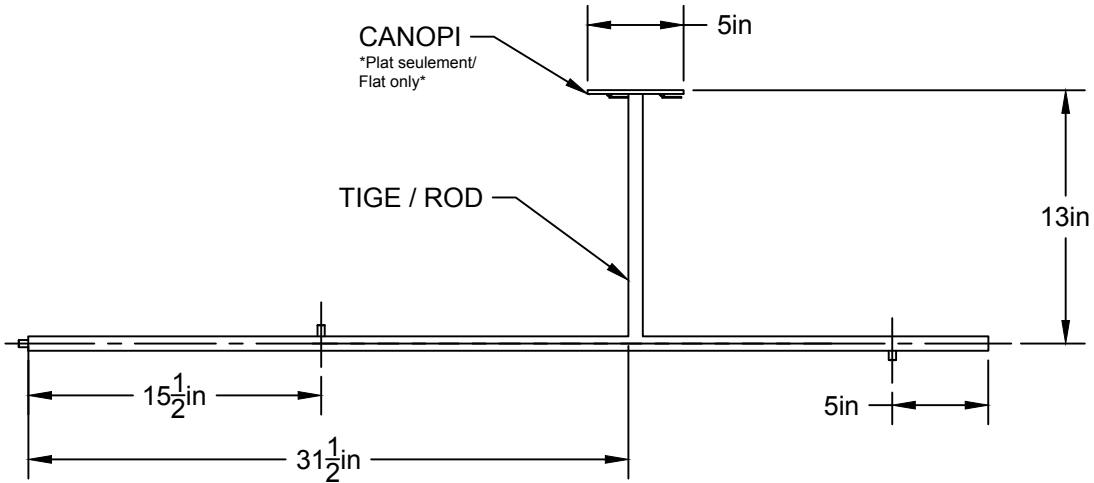

LIEN 3D:
<https://a360.co/2MqHZuu>

LA17

USAGE INTÉRIEUR SEULEMENT / INTERIOR USE ONLY
20150318-E475067

514.662.0352 | LUMINAIREAUTHENTIK.COM

All rights reserved to Authentik Lighting / Tous les droits sont réservés à Luminaire Authentik © 2020