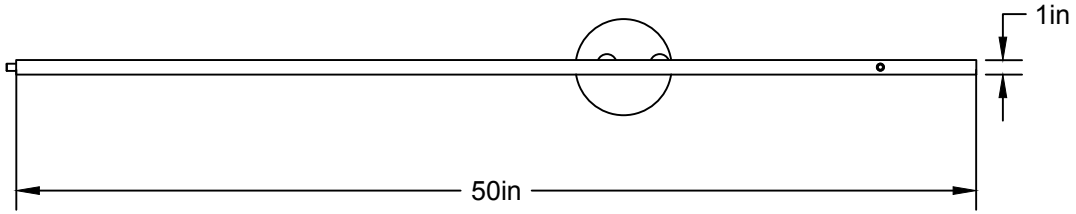

LIEN 3D:
<https://a360.co/2MqHZuu>

LA17

USAGE INTÉRIEUR SEULEMENT / INTERIOR USE ONLY
20150318-E475067

514.662.0352 | LUMINAIREAUTHENTIK.COM

All rights reserved to Authentik Lighting / Tous les droits sont réservés à Luminaire Authentik © 2020