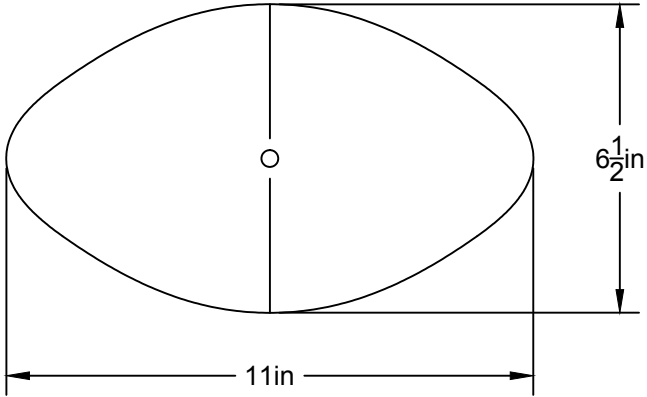

LIEN 3D:

<https://a360.co/2yjHudz>

AMPOULE / BULB :

TALA SPHERE 1 - 4 WATT - 220 LUMENS -
2000K TO 2800K

INCANDESCENT / LED

1 BASE E26 SOCKET, 120 VOLTS, DIMMABLE, 100W MAX

AMPOULE INCLUSE / BULB INCLUDED*

Détail sur fiche technique / Details on spec sheet