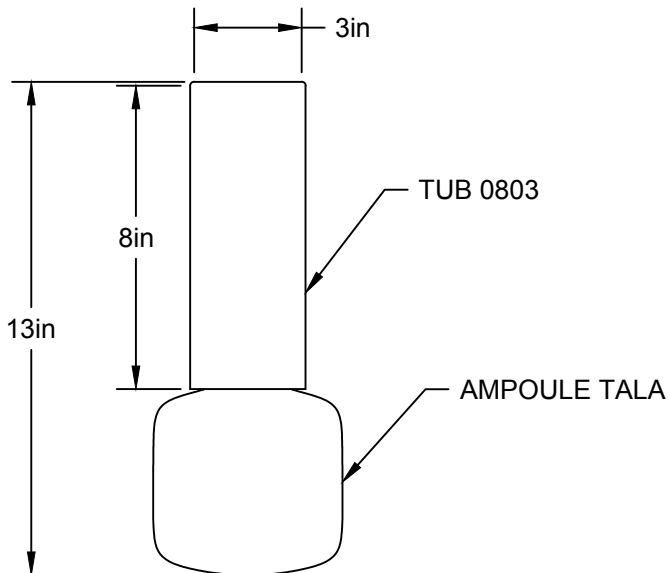

# LA

LUMINAIRE AUTHENTIK

LIEN 3D:

<https://a360.co/35rxmzU>

AMPOULE / BULB :

TALA OBLO - 6 WATT - 540 LUMENS - 2700K

INCANDESCENT / LED

1 BASE E26 SOCKET, 120 VOLTS, DIMMABLE, 100W MAX