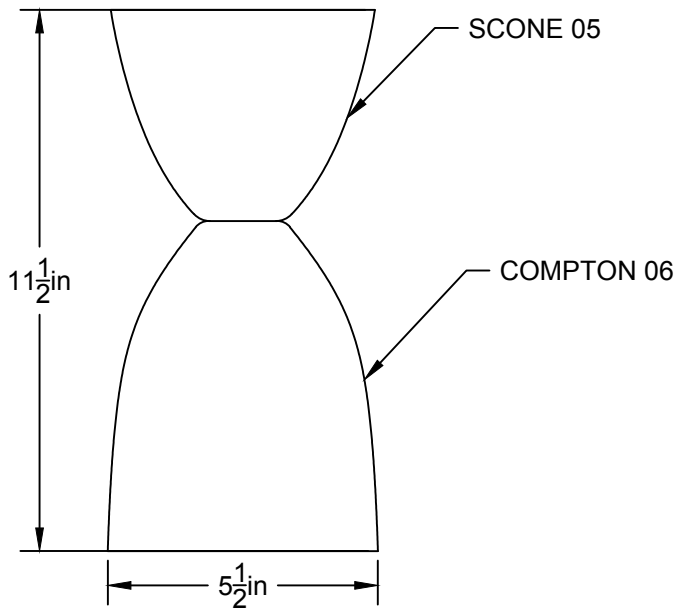

LA

LUMINAIRE AUTHENTIK

LIEN 3D:
<https://a360.co/37knPK9>

AMPOULE / BULB :
TALA SPHERE I - 4 WATT - 220 LUMENS -
2000K TO 2800K

INCANDESCENT / LED
1 BASE E26 SOCKET, 120 VOLTS, DIMMABLE, 100W MAX
AMPOULE INCLUSE / BULB INCLUDED*
Détail sur fiche technique / Details on spec sheet