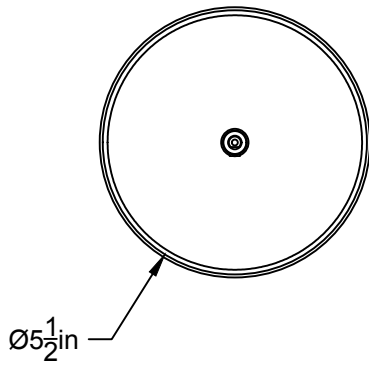

LA

LUMINAIRE AUTHENTIK

LIEN 3D:
<https://a360.co/37knPK9>

AMPOULE / BULB :
TALA SPHERE I - 4 WATT - 220 LUMENS -
2000K TO 2800K

INCANDESCENT / LED
1 BASE E26 SOCKET, 120 VOLTS, DIMMABLE, 100W MAX
AMPOULE INCLUSE / BULB INCLUDED*
Détail sur fiche technique / Details on spec sheet