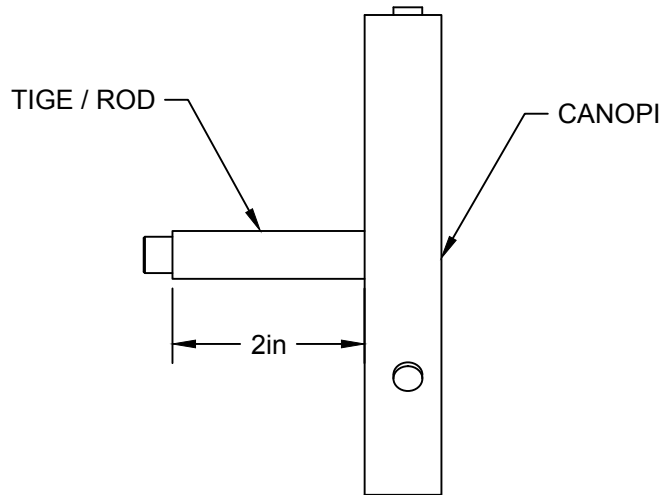

LIEN 3D:
<https://a360.co/2QWkDFG>

LA62

Ⓢ USAGE INTÉRIEUR SEULEMENT / INTERIOR USE ONLY
20150318-E475067

514.662.0352 | LUMINAIREAUTHENTIK.COM

All rights reserved to Authentik Lighting / Tous les droits sont réservés à Luminaire Authentik © 2020