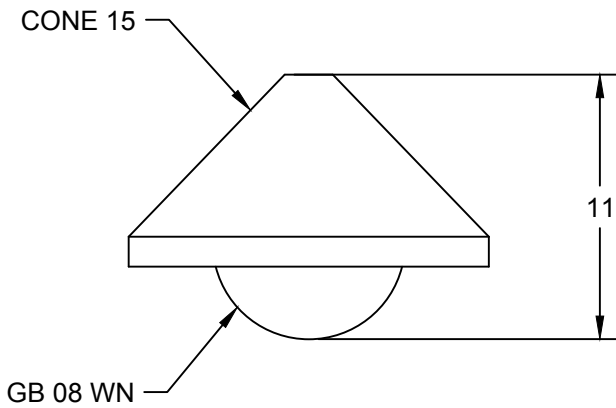

LIEN 3D:
<https://a360.co/2ANMf3r>

AMPOULE / BULB :
LED A19-7W-MILKY-2700K

DEL OU INCANDESCENT OR LED
1 BASE E26 SOCKET, 120 VOLTS, DIMMABLE, 100W MAX

KINA 15

GRUPE B + E

USAGE INTÉRIEUR/EXTÉRIEUR, INDOOR/OUTDOOR USE
UL # Certificat: 20150318-E475067