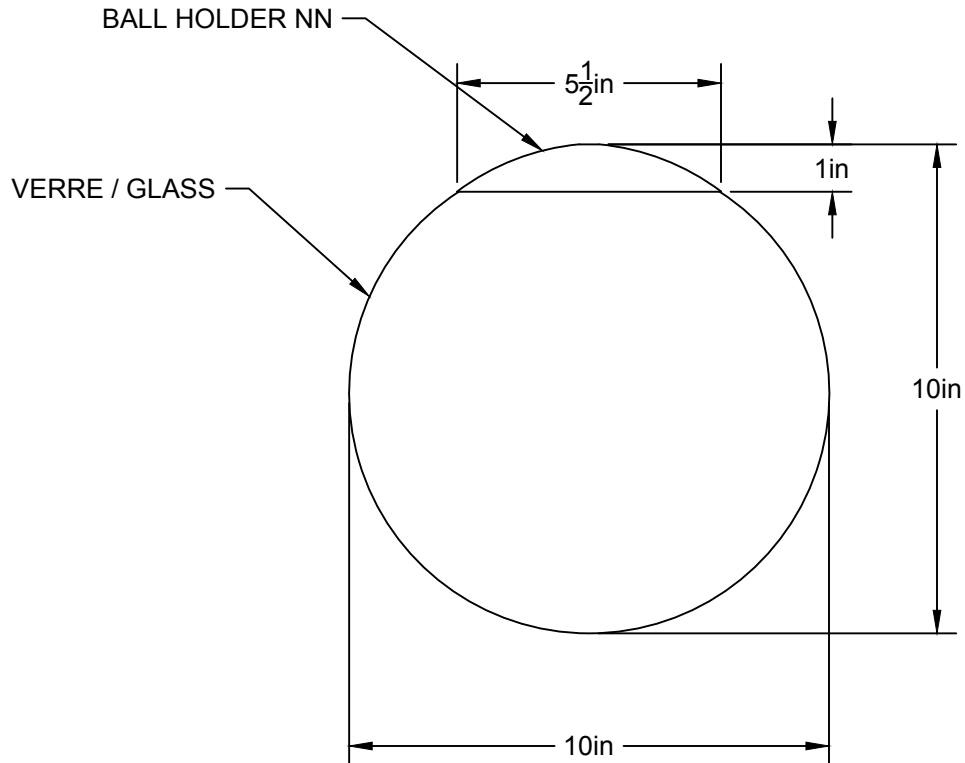

LIEN 3D:  
<https://a360.co/3gzcmwn>

AMPOULE / BULB :  
TALA SPHERE II - 8 WATT - 560 LUMENS -  
2000K TO 2800K

INCANDESCENT / LED  
1 BASE E26 SOCKET, 120 VOLTS, DIMMABLE, 100W MAX  
AMPOULE INCLUSE / BULB INCLUDED\*  
\*Détail sur fiche technique / Details on spec sheet\*