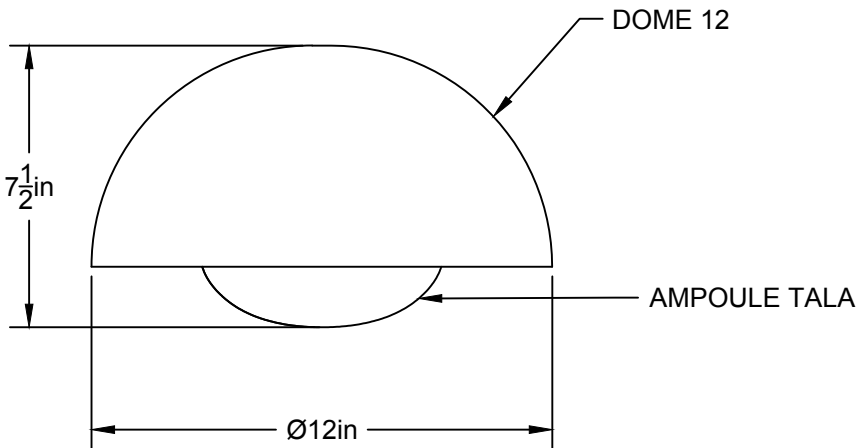

LA

LUMINAIRE AUTHENTIK

LIEN 3D:
<https://a360.co/2WQBWD7>

AMPOULE / BULB :
TALA OVAL - 6 WATT - 540 LUMENS - 2700K

INCANDESCENT / LED
1 BASE E26 SOCKET, 120 VOLTS, DIMMABLE, 100W MAX
AMPOULE INCLUSE / BULB INCLUDED*
Détail sur fiche technique / Details on spec sheet