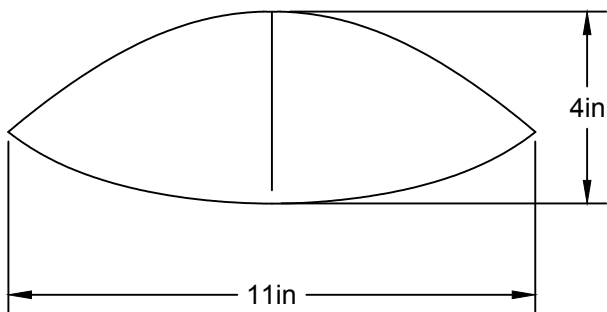

LA

LUMINAIRE AUTHENTIK

LIEN 3D:

<https://a360.co/3glyE5J>

AMPOULE / BULB :

TALA SPHERE 1 - 4 WATT - 220 LUMENS -
2000K TO 2800K

INCANDESCENT / LED

1 BASE E26 SOCKET, 120 VOLTS, DIMMABLE, 100W MAX