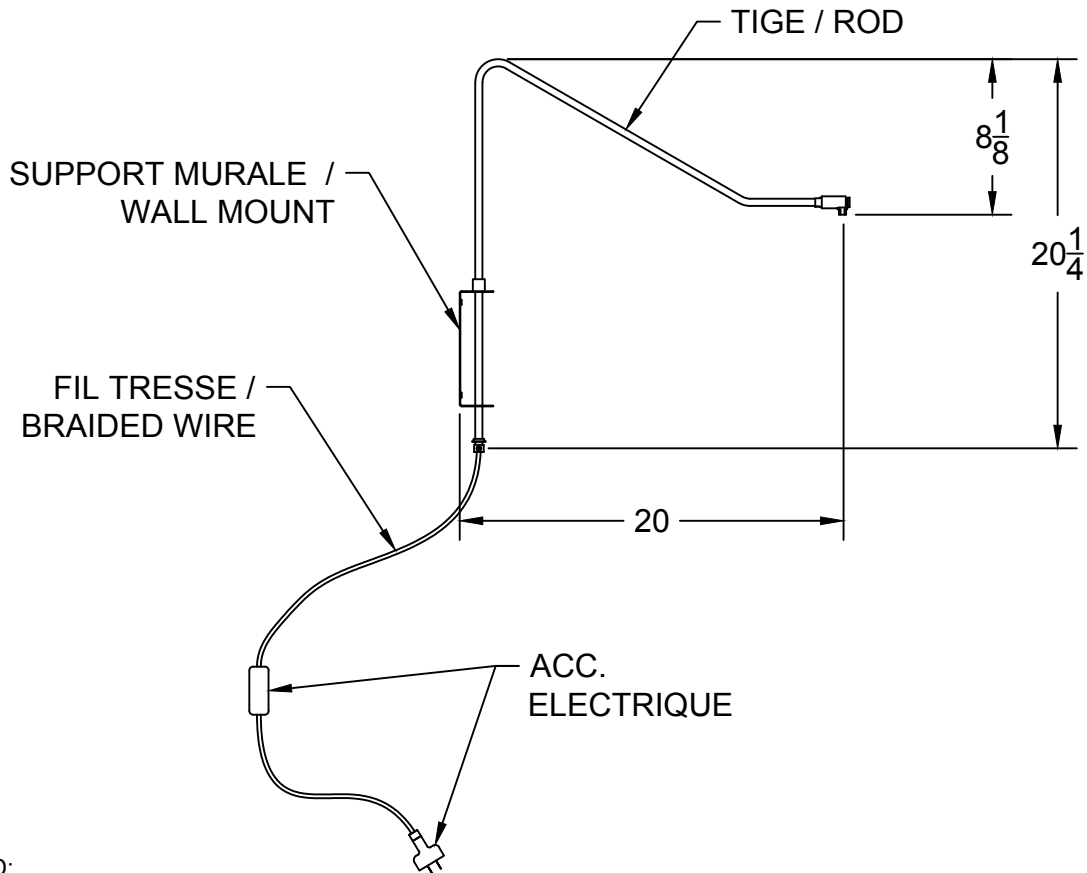

LIEN 3D:
<https://a360.co/3cVULM8>

LA64

USAGE INTÉRIEUR SEULEMENT / INTERIOR USE ONLY
UL # 20150318-E475067

514.662.0352 | LUMINAIREAUTHENTIK.COM

All rights reserved to Authentik Lighting / Tous les droits sont réservés à Luminaire Authentik © 2020