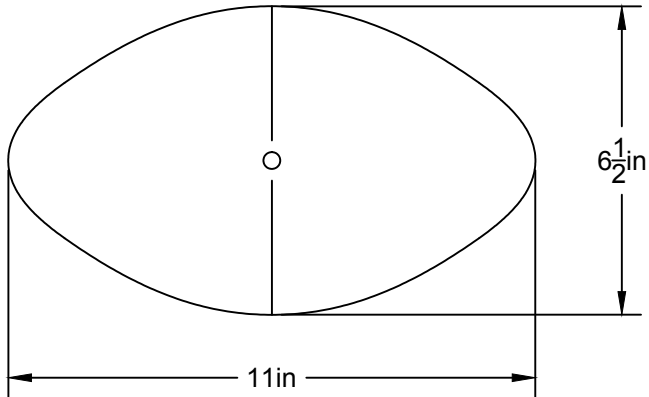

# LA

LUMINAIRE AUTHENTIK

**LIEN 3D:**

<https://a360.co/2yjHudz>

**AMPOULE / BULB :**

TALA SPHERE 1 - 4 WATT - 220 LUMENS -  
2000K TO 2800K

INCANDESCENT / LED

1 BASE E26 SOCKET, 120 VOLTS, DIMMABLE, 100W MAX