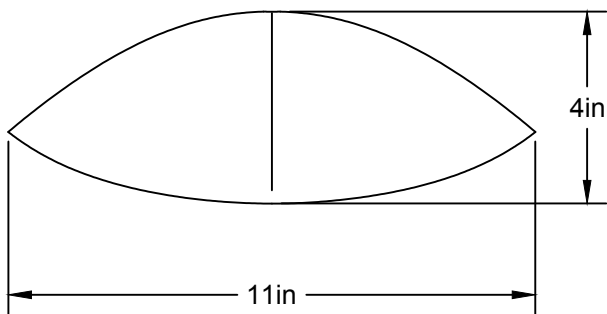

# LA

LUMINAIRE AUTHENTIK

**LIEN 3D:**

<https://a360.co/2yjHudz>

**AMPOULE / BULB :**

TALA SPHERE 1 - 4 WATT - 220 LUMENS -  
2000K TO 2800K

INCANDESCENT / LED

1 BASE E26 SOCKET, 120 VOLTS, DIMMABLE, 100W MAX