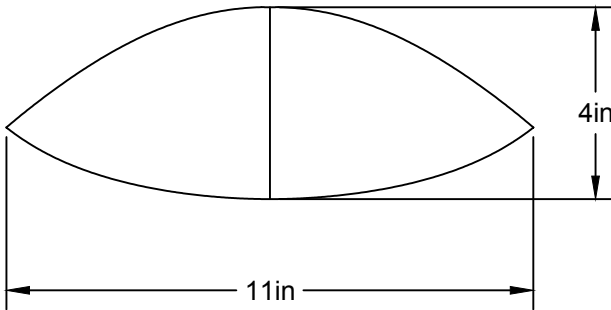

LIEN 3D:
<http://a360.co/2n7BAal>

AMPOULE / BULB:
LED G25-7W-MILKY-2700K

DEL OU INCANDESCENT OR LED
1 BASE E26 SOCKET, 120 VOLTS, DIMMABLE, 100W MAX

COQUELICOT 11

GROUPE B

USAGE INTÉRIEUR/EXTÉRIEUR, INDOOR/OUTDOOR USE
UL # Certificat: 20150318-E475067