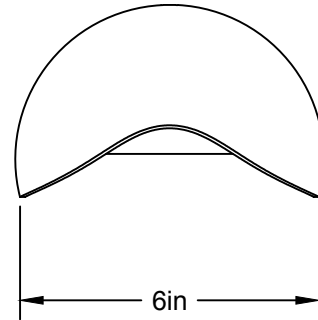

LIEN 3D:
<http://a360.co/2n7BAal>

AMPOULE / BULB:
LED G25-7W-MILKY-2700K

DEL OU INCANDESCENT OR LED
1 BASE E26 SOCKET, 120 VOLTS, DIMMABLE, 100W MAX

COQUELICOT 11

GROUPE B

USAGE INTÉRIEUR/EXTÉRIEUR, INDOOR/OUTDOOR USE
UL # Certificat: 20150318-E475067