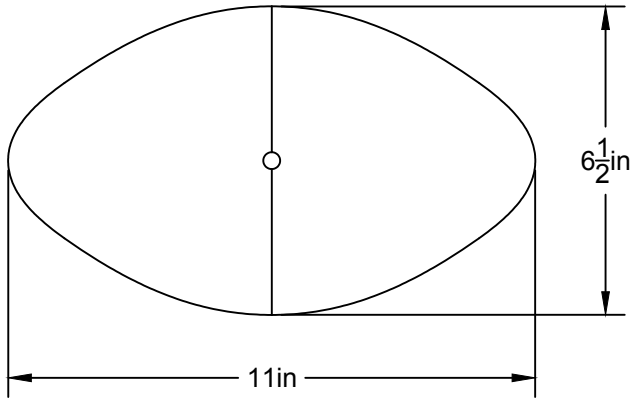

LIEN 3D:
<http://a360.co/2n7BAal>

AMPOULE / BULB:
LED G25-7W-MILKY-2700K

DEL OU INCANDESCENT OR LED
1 BASE E26 SOCKET, 120 VOLTS, DIMMABLE, 100W MAX

COQUELICOT 11

GROUPE B

USAGE INTÉRIEUR/EXTÉRIEUR, INDOOR/OUTDOOR USE
UL # Certificat: 20150318-E475067