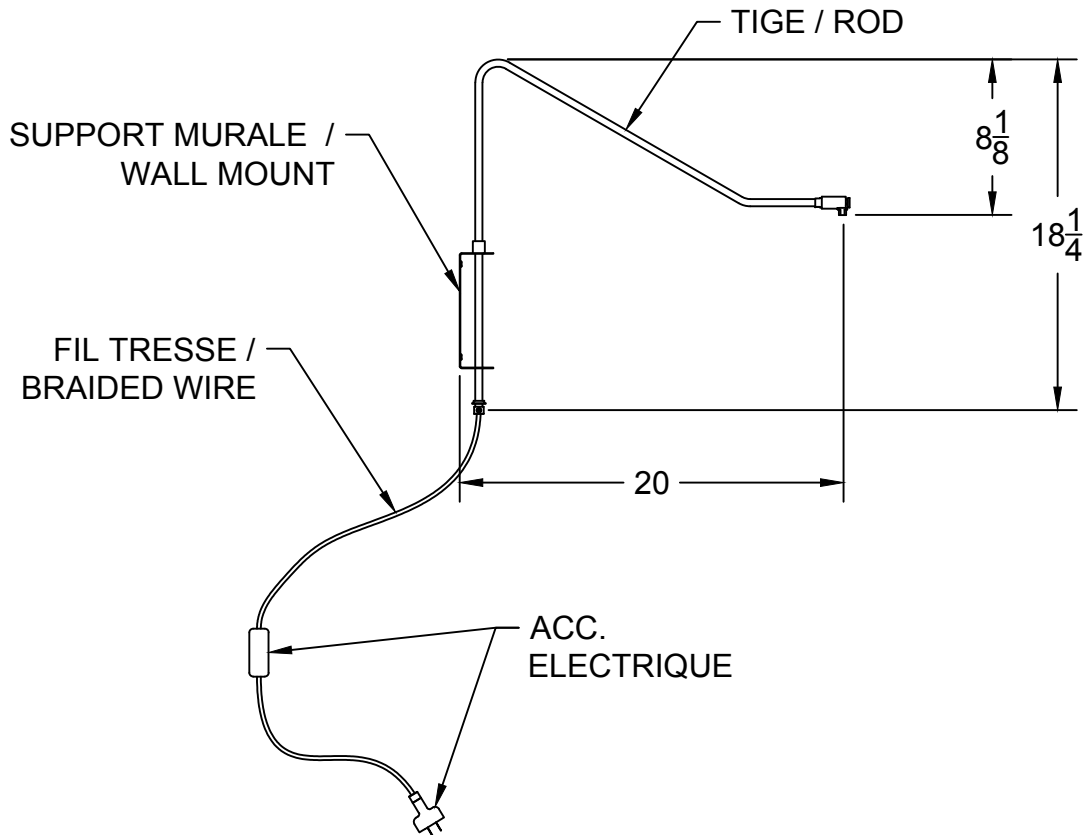

LIEN 3D:
<https://a360.co/3cVULM8>

LA64

USAGE INTÉRIEUR SEULEMENT / INTERIOR USE ONLY
UL # 20150318-E475067

514.662.0352 | LUMINAIREAUTHENTIK.COM

All rights reserved to Authentik Lighting / Tous les droits sont réservés à Luminaire Authentik © 2020