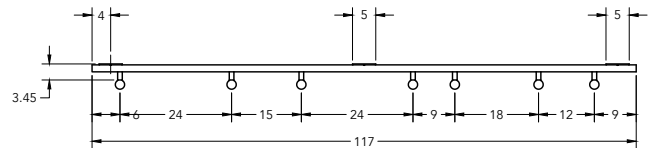

BULB

☐ INCLUDED   ☐ NOT INCLUDED

VERSION 1