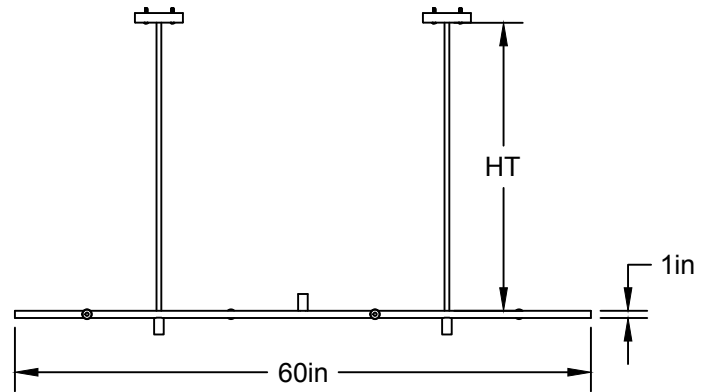

| | |
|-------------------------|--|
| PROJET | |
| NOTE | |
| ABAT-JOUR/ SHADE | |
| TIGE/ ROD | |
| QUINCAILLERIE/ HARDWARE | |
| CANOPY/ BASE/ BRAQUETTE | |

LIEN 3D:

<https://a360.co/2vnovAP>

DEL OU INCANDESCENT OR LED
1 BASE E12 SOCKET, 120 VOLTS, DIMMABLE, 100W MAX