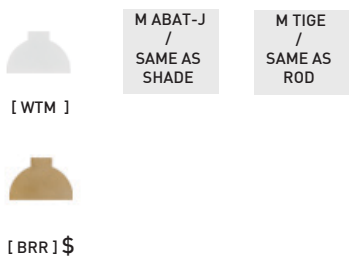

CANOPY - FINIS