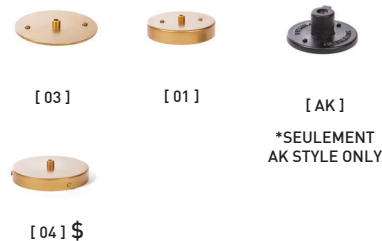

CANOPY - STYLES