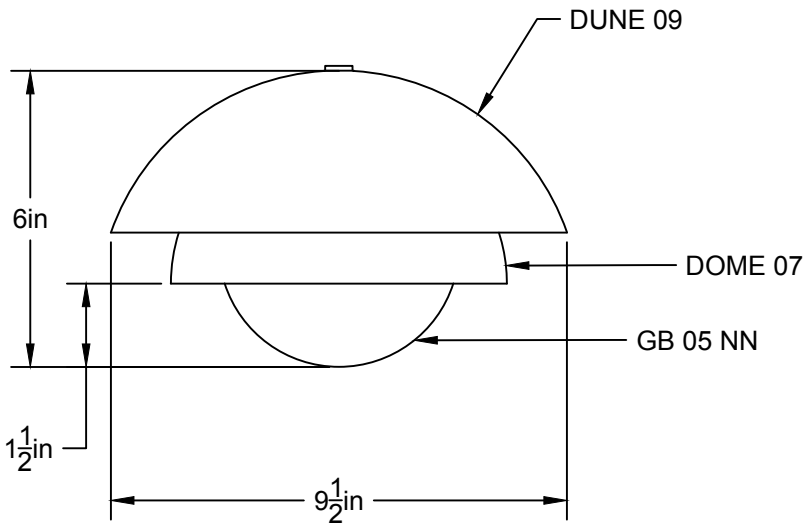

LIEN 3D:  
<https://a360.co/3iHhVeM>

AMPOULE / BULB :  
TALA SPHERE I - 4 WATT - 220 LUMENS -  
2000K TO 2800K

INCANDESCENT / LED  
1 BASE E26 SOCKET, 120 VOLTS, DIMMABLE, 100W MAX  
AMPOULE INCLUSE / BULB INCLUDED\*  
\*Détail sur fiche technique / Details on spec sheet\*