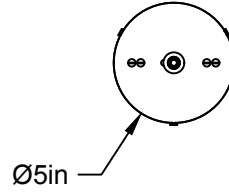

LIEN 3D:
<https://a360.co/3wvmOvs>

LA00

Ⓢ Ⓡ
USAGE INTÉRIEUR SEULEMENT / INTERIOR USE ONLY
20150318-E475067

514.662.0352 | LUMINAIREAUTHENTIK.COM

All rights reserved to Authentik Lighting / Tous les droits sont réservés à Luminaire Authentik © 2020