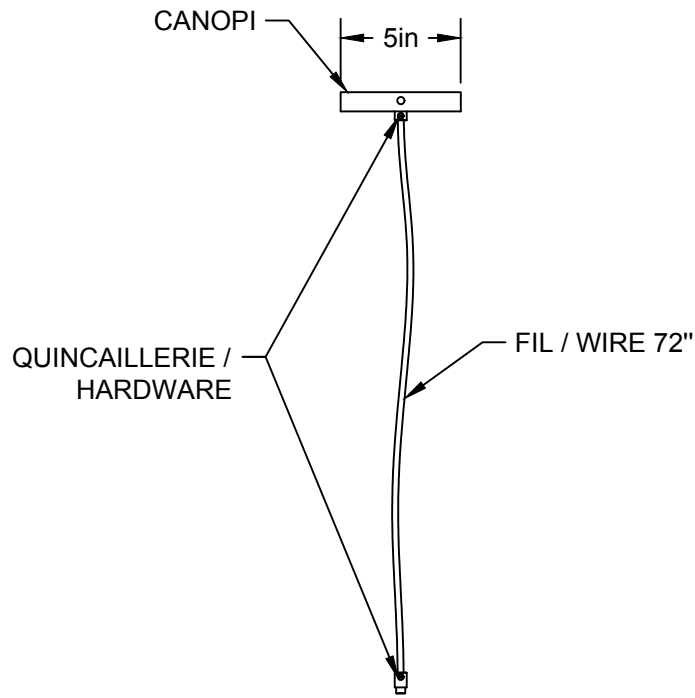

LIEN 3D:
<https://a360.co/3wvmOvs>

LA00

Ⓢ Ⓡ
USAGE INTÉRIEUR SEULEMENT / INTERIOR USE ONLY
20150318-E475067

514.662.0352 | LUMINAIREAUTHENTIK.COM

All rights reserved to Authentik Lighting / Tous les droits sont réservés à Luminaire Authentik © 2020