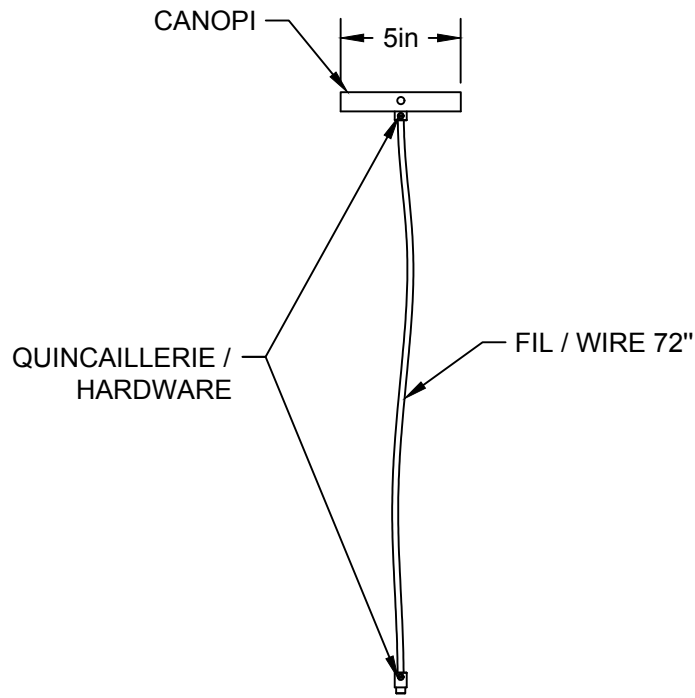

LIEN 3D:
<https://a360.co/3wvmOvs>

LA00

USAGE INTÉRIEUR SEULEMENT / INTERIOR USE ONLY
UL # 20150318-E475067

514.662.0352 | LUMINAIREAUTHENTIK.COM

All rights reserved to Authentik Lighting / Tous les droits sont réservés à Luminaire Authentik © 2020