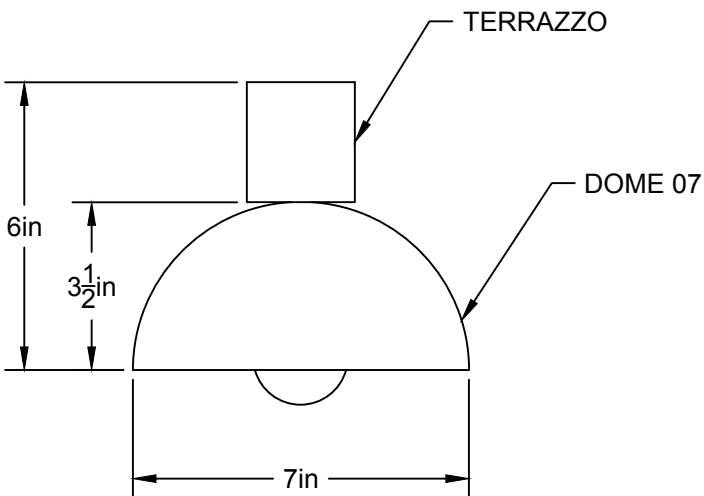

LIEN 3D:
<https://a360.co/3auL455>

AMPOULE / BULB :
TALA SPHERE I - 4 WATT - 220 LUMENS -
2000K TO 2800K

INCANDESCENT / LED
1 BASE E26 SOCKET, 120 VOLTS, DIMMABLE, 100W MAX
AMPOULE INCLUSE / BULB INCLUDED*
Détail sur fiche technique / Details on spec sheet