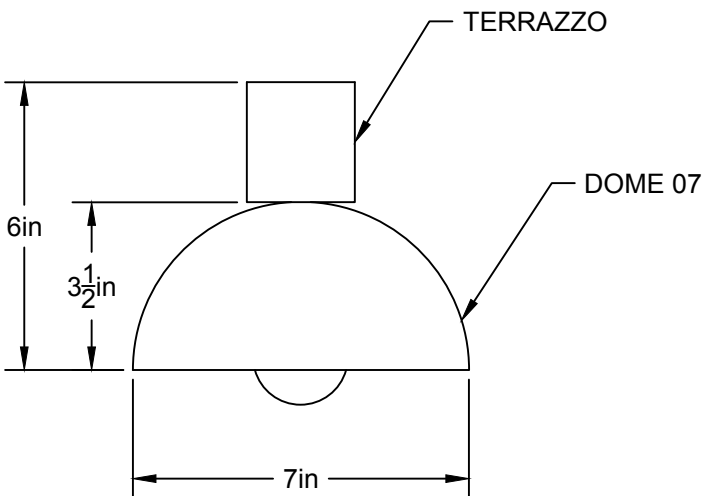

# LA

LUMINAIRE AUTHENTIK

**LIEN 3D:**

<https://a360.co/3auL455>

**AMPOULE / BULB :**

TALA SPHERE I - 4 WATT - 220 LUMENS -  
2000K TO 2800K

INCANDESCENT / LED

1 BASE E26 SOCKET, 120 VOLTS, DIMMABLE, 100W MAX