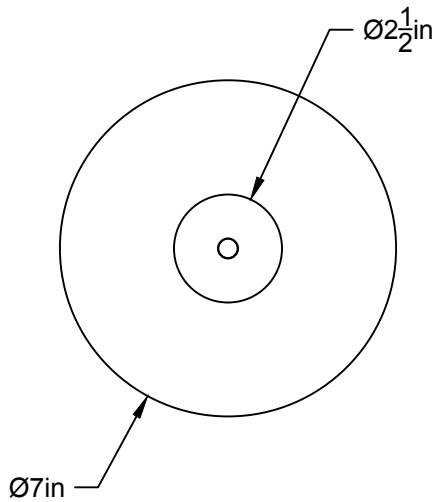

# LA

LUMINAIRE AUTHENTIK

**LIEN 3D:**

<https://a360.co/3auL455>

**AMPOULE / BULB :**

TALA SPHERE I - 4 WATT - 220 LUMENS -  
2000K TO 2800K

INCANDESCENT / LED

1 BASE E26 SOCKET, 120 VOLTS, DIMMABLE, 100W MAX