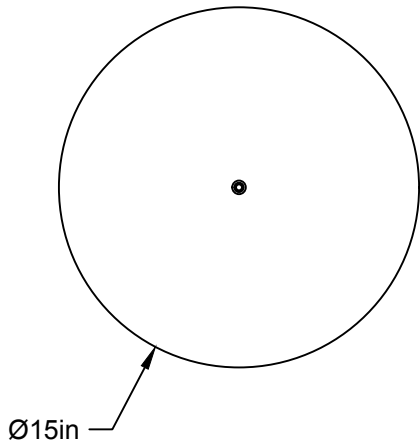

LIEN 3D:
<https://a360.co/3cHilOC>

AMPOULE / BULB :
TALA SPHERE I - 4 WATT - 220 LUMENS -
2000K TO 2800K

INCANDESCENT / LED
1 BASE E26 SOCKET, 120 VOLTS, DIMMABLE, 100W MAX
AMPOULE INCLUSE / BULB INCLUDED*
Détail sur fiche technique / Details on spec sheet