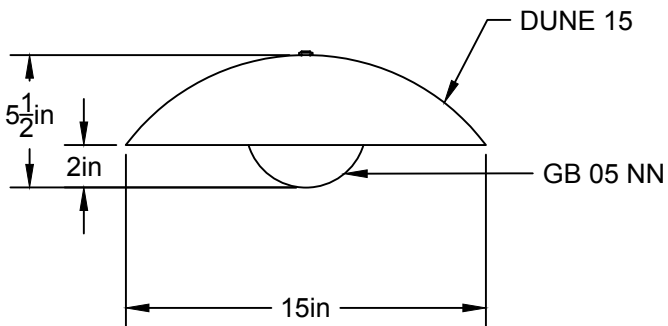

LIEN 3D:
<https://a360.co/3cHilOC>

AMPOULE / BULB :
TALA SPHERE I - 4 WATT - 220 LUMENS -
2000K TO 2800K

INCANDESCENT / LED
1 BASE E26 SOCKET, 120 VOLTS, DIMMABLE, 100W MAX
AMPOULE INCLUSE / BULB INCLUDED*
Détail sur fiche technique / Details on spec sheet