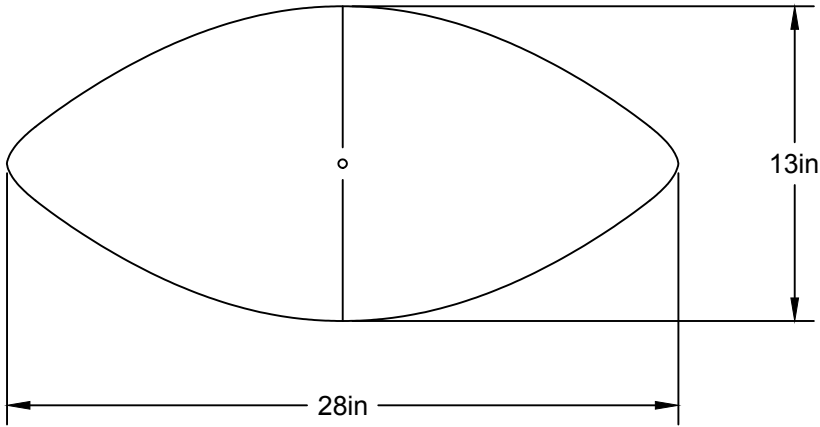

**LIEN 3D:**

<https://a360.co/3B2ukjw>

**AMPOULE / BULB :**

TALA SPHERE IV - 8 WATT - 680 LUMENS -  
2000K TO 2800K

INCANDESCENT / LED

1 BASE E26 SOCKET, 120 VOLTS, DIMMABLE, 100W MAX

AMPOULE INCLUSE / BULB INCLUDED\*