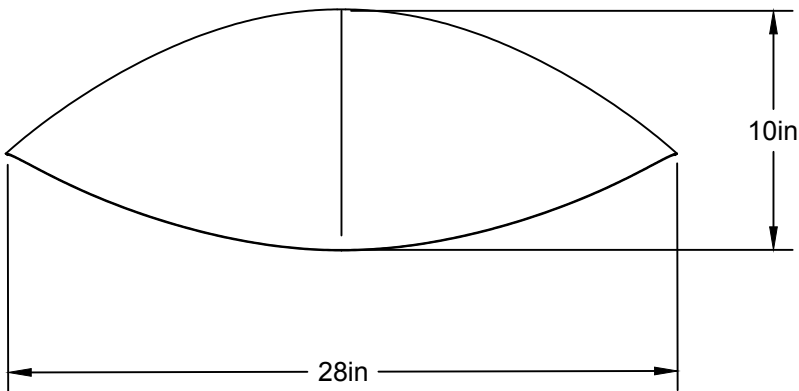

**LIEN 3D:**

<https://a360.co/3B2ukjw>

**AMPOULE / BULB :**

TALA SPHERE IV - 8 WATT - 680 LUMENS -  
2000K TO 2800K

INCANDESCENT / LED

1 BASE E26 SOCKET, 120 VOLTS, DIMMABLE, 100W MAX

AMPOULE INCLUSE / BULB INCLUDED\*