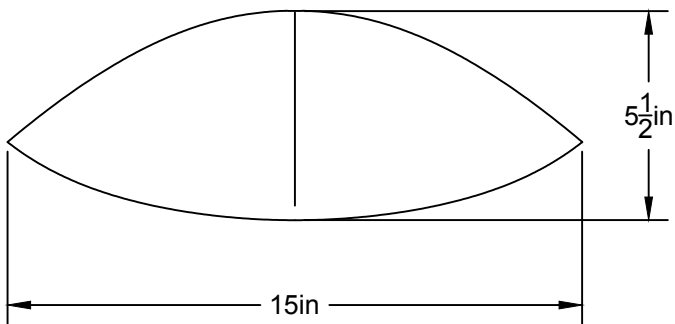

LIEN 3D:
<https://a360.co/2RjDG57>

AMPOULE / BULB :
TALA SPHERE II - 8 WATT - 560 LUMENS -
2000K TO 2800K

INCANDESCENT / LED
1 BASE E26 SOCKET, 120 VOLTS, DIMMABLE, 100W MAX
AMPOULE INCLUSE / BULB INCLUDED*
Détail sur fiche technique / Details on spec sheet