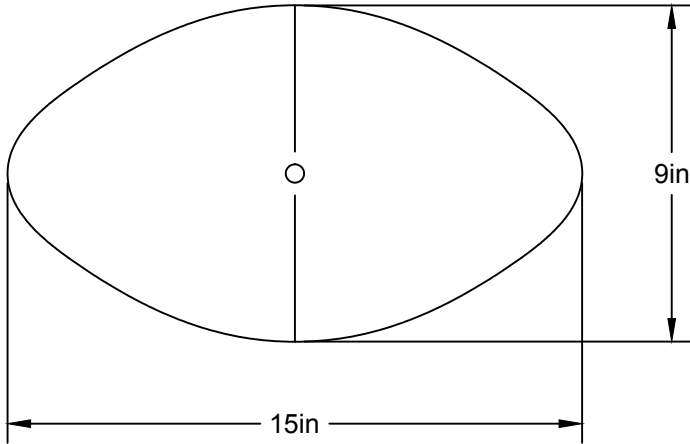

LIEN 3D:
<https://a360.co/2RjDG57>

AMPOULE / BULB :
TALA SPHERE II - 8 WATT - 560 LUMENS -
2000K TO 2800K

INCANDESCENT / LED
1 BASE E26 SOCKET, 120 VOLTS, DIMMABLE, 100W MAX
AMPOULE INCLUSE / BULB INCLUDED*
Détail sur fiche technique / Details on spec sheet