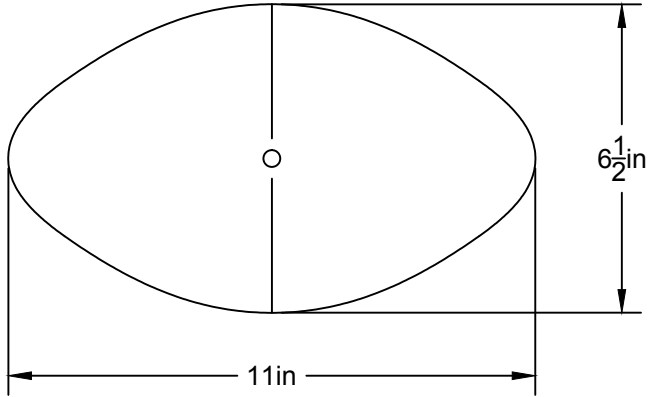

LA

LUMINAIRE AUTHENTIK

LIEN 3D:

<https://a360.co/3glyE5J>

AMPOULE / BULB :

TALA SPHERE 1 - 4 WATT - 220 LUMENS -
2000K TO 2800K

INCANDESCENT / LED

1 BASE E26 SOCKET, 120 VOLTS, DIMMABLE, 100W MAX