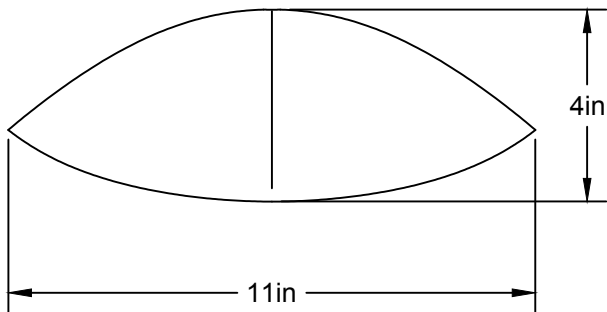

LA

LUMINAIRE AUTHENTIK

LIEN 3D:

<https://a360.co/3glyE5J>

AMPOULE / BULB :

TALA SPHERE 1 - 4 WATT - 220 LUMENS -
2000K TO 2800K

INCANDESCENT / LED

1 BASE E26 SOCKET, 120 VOLTS, DIMMABLE, 100W MAX